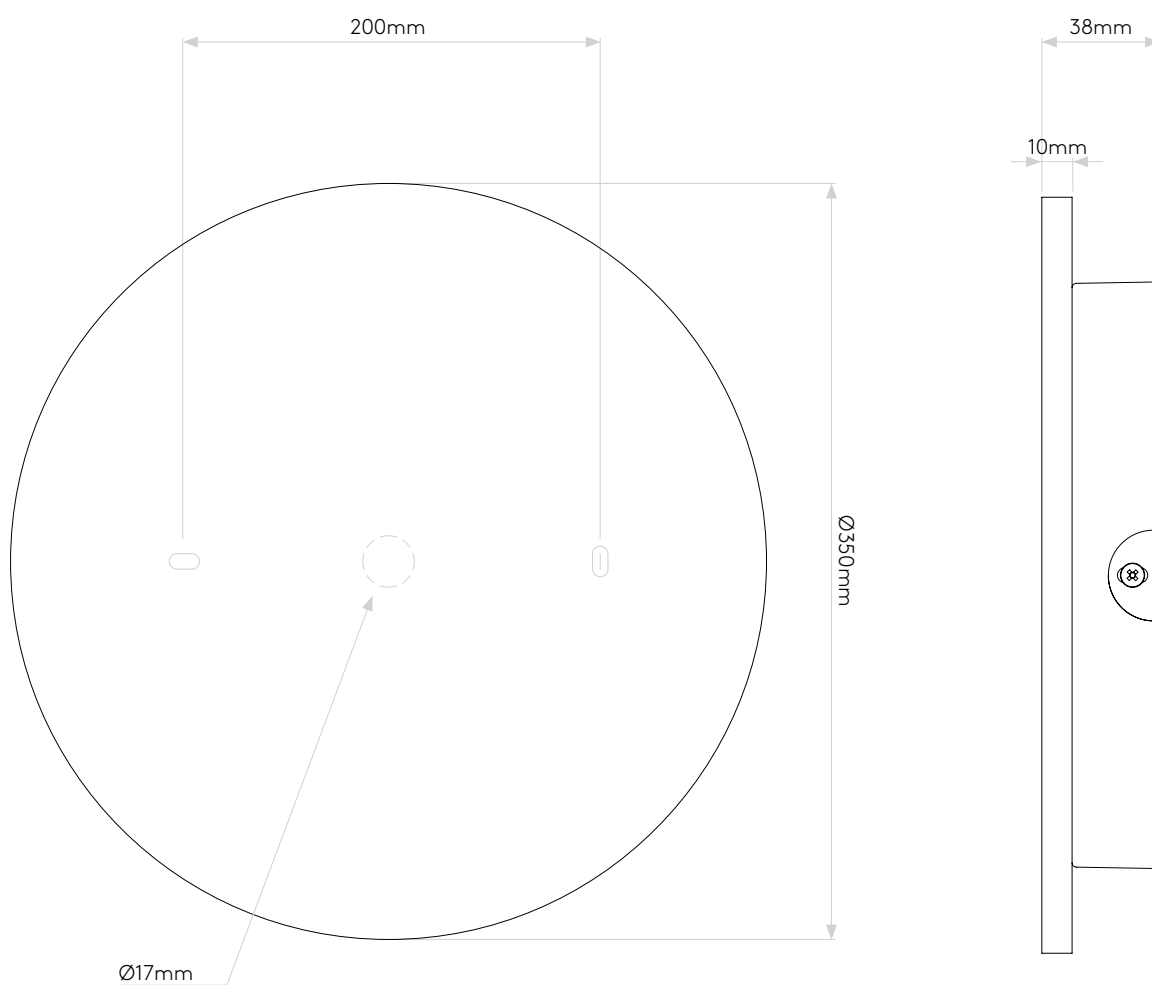

ECLIPSE ROUND 350 LED

astro

GENERAL

CLASS:	CE (Class 1)
IP RATING:	IP20
BATHROOM ZONE:	Zone 3
VOLTAGE:	Mains 230V
INSTALLATION ORIENTATION:	Wall mount - vertical
MAIN MATERIAL:	Plaster
DIMENSIONS:	D: 38mm Ø: 350mm
CUT OUT HOLE:	Not applicable
RECESS DEPTH:	Not applicable
FIRE RATING:	Not applicable
CABLE LENGTH:	Not applicable
GROSS WEIGHT:	4.46Kg

LAMP

LIGHT SOURCE:	LED STRIP
MAXIMUM WATTAGE:	12.3W
LAMP INCLUDED:	Yes (Integral)
MAXIMUM LAMP LENGTH:	Not applicable
LUMINOUS FLUX:	462.55 lm
COLOUR TEMP:	2700K
CRI:	60
R9:	-15.0
MACADAM ELLIPSE:	Not applicable
TILT ADJUSTABLE ANGLE:	Not applicable
ROTATION ADJUSTABLE ANGLE:	Not applicable
AVERAGE LIFESPAN:	Not applicable
L70:	To be advised
BEAM ANGLE:	Not applicable

ADDITIONAL INFORMATION

SHADE INCLUDED	Not applicable
SHADE MATERIAL	Not applicable

CODE: 7614
SKU: 1333006
FINISH: PLASTER

Please note that some dimensions may vary slightly due to manufacturing tolerances, this includes cable entry and fixing holes