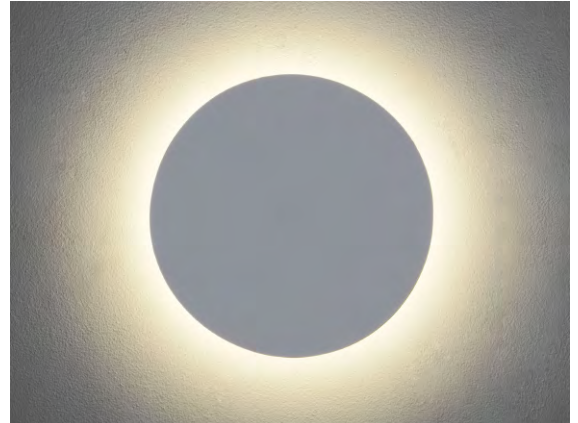

ECLIPSE ROUND 350 LED

astro

GENERAL

CLASS:	CE (Class 1)
IP RATING:	IP20
BATHROOM ZONE:	Zone 3
VOLTAGE:	Mains 230V
INSTALLATION ORIENTATION:	Wall mount - vertical
MAIN MATERIAL:	Plaster
DIMENSIONS:	D: 38mm Ø: 350mm
CUT OUT HOLE:	Not applicable
RECESS DEPTH:	Not applicable
FIRE RATING:	Not applicable
CABLE LENGTH:	Not applicable
GROSS WEIGHT:	4.46Kg

LAMP

LIGHT SOURCE:	LED STRIP
MAXIMUM WATTAGE:	12.3W
LAMP INCLUDED:	Yes (Integral)
MAXIMUM LAMP LENGTH:	Not applicable
LUMINOUS FLUX:	462.55 lm
COLOUR TEMP:	2700K
CRI:	60
R9:	-15.0
MACADAM ELLIPSE:	Not applicable
TILT ADJUSTABLE ANGLE:	Not applicable
ROTATION ADJUSTABLE ANGLE:	Not applicable
AVERAGE LIFESPAN:	Not applicable
L70:	To be advised
BEAM ANGLE:	Not applicable

ELECTRICAL

SWITCHED:	No
DIMMABLE:	No
DIMMING METHOD:	Not applicable
DRIVER INCLUDED:	Yes (Integral)
DRIVER OUTPUT CURRENT:	Not applicable
DRIVER OUTPUT VOLTAGE:	12V
SUPPLY FREQUENCY:	50/60Hz
DRIVER/BALLAST VOLTAGE:	220-240V
DRIVER AVERAGE LIFESPAN:	35,000hrs
EFFICACY:	37.61lm/W

ADDITIONAL INFORMATION

SHADE INCLUDED	Not applicable
SHADE MATERIAL	Not applicable

CODE: 7614
SKU: 1333006
FINISH: PLASTER