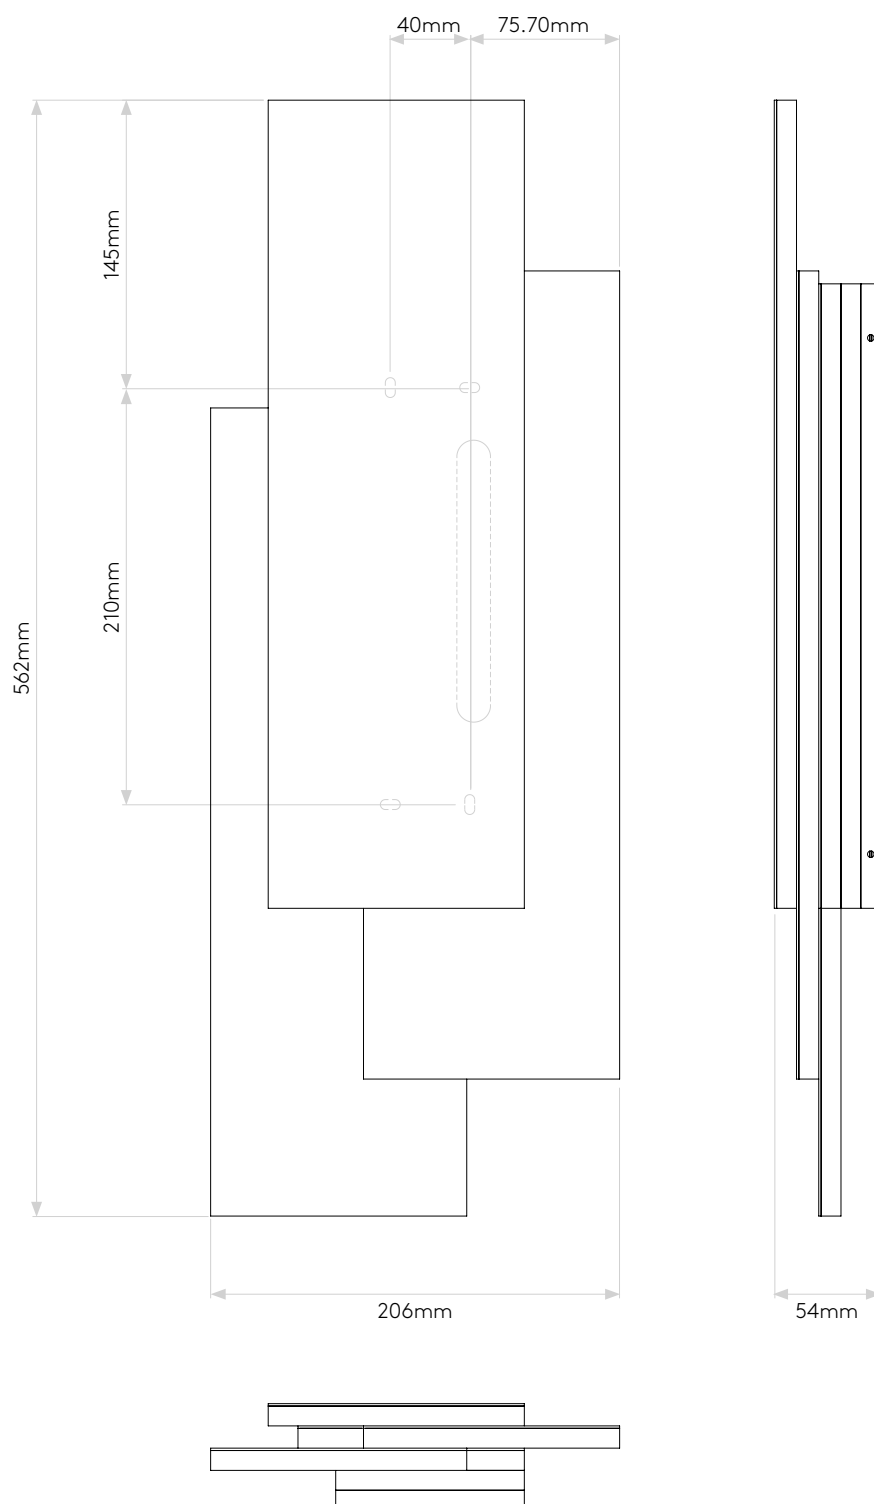

## GENERAL

CLASS:	CE (Class 1)
IP RATING:	IP20
BATHROOM ZONE:	Zone 3
VOLTAGE:	Constant Current 700mA
INSTALLATION ORIENTATION:	Wall Mount
MAIN MATERIAL:	Metal - mild steel
DIMENSIONS:	H: 206mm W: 562mm D: 54mm
CUT OUT HOLE:	Not applicable
RECESS DEPTH:	Not applicable
FIRE RATING:	Not applicable
CABLE LENGTH:	Not applicable
GROSS WEIGHT:	4.1Kg

## LAMP

LIGHT SOURCE:	MID-POWER LED
MAXIMUM WATTAGE:	15.5W
LAMP INCLUDED:	Yes (Integral)
MAXIMUM LAMP LENGTH:	Not applicable
LUMINOUS FLUX:	479 lm
COLOUR TEMP:	3000K
CRI:	80
R9:	Not applicable
MACADAM ELLIPSE:	3-Step
TILT ADJUSTABLE ANGLE:	Not applicable
ROTATION ADJUSTABLE ANGLE:	Not applicable
AVERAGE LIFESPAN:	60,000hrs
L70:	To be advised
BEAM ANGLE:	Not applicable

Please note that some dimensions may vary slightly due to manufacturing tolerances, this includes cable entry and fixing holes

Veuillez noter que certaines dimensions peuvent varier légèrement en raison des tolérances de fabrication, y compris l'entrée de câble et les trous de fixation.

Bitte beachten Sie, dass die Maße Fertigungstoleranzen unterliegen und daher in geringem Umfang von der angegebenen Größe abweichen können. Dies gilt auch für Kabeleingänge und Befestigungslöcher.

Si prega notare che possono esserci piccole variazioni in alcune dimensioni dovute alle tolleranze di produzione, queste includono l'ingresso del cavo e i fori di fissaggio.