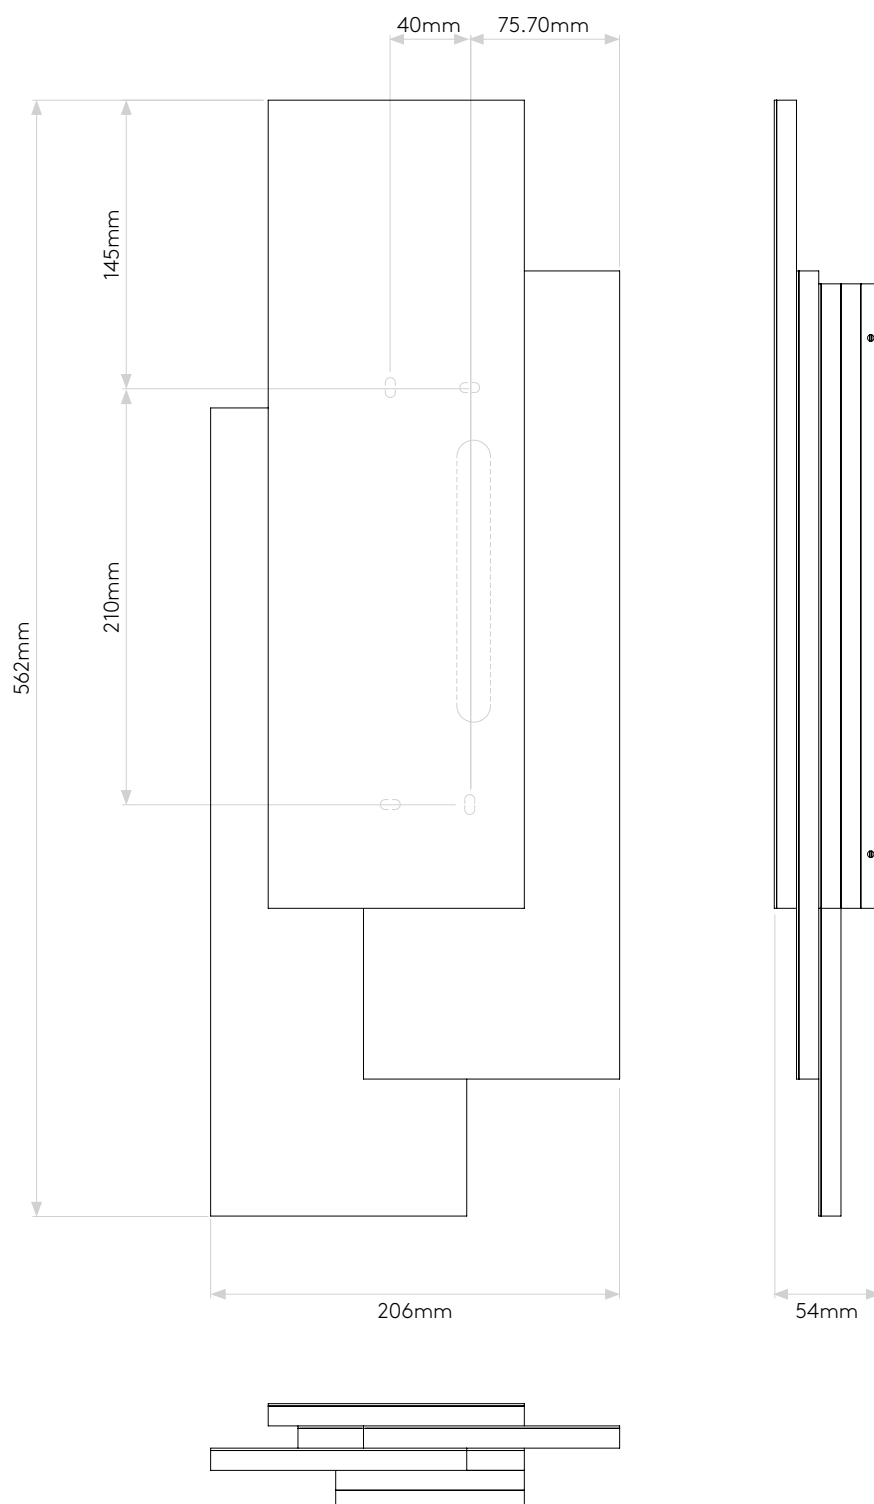

EDGE 560 LED

astro

GENERAL

CLASS:	CE (Class 1)
IP RATING:	IP20
BATHROOM ZONE:	Zone 3
VOLTAGE:	Constant Current 700mA
INSTALLATION ORIENTATION:	Wall Mount
MAIN MATERIAL:	Metal - mild steel
DIMENSIONS:	H: 206mm W: 562mm D: 54mm
CUT OUT HOLE:	Not applicable
RECESS DEPTH:	Not applicable
FIRE RATING:	Not applicable
CABLE LENGTH:	Not applicable
GROSS WEIGHT:	4.08Kg

LAMP

LIGHT SOURCE:	MID-POWER LED
MAXIMUM WATTAGE:	14.7W
LAMP INCLUDED:	Yes (Integral)
MAXIMUM LAMP LENGTH:	Not applicable
LUMINOUS FLUX:	425.6 lm
COLOUR TEMP:	2700K
CRI:	80
R9:	6.0
MACADAM ELLIPSE:	3-Step
TILT ADJUSTABLE ANGLE:	Not applicable
ROTATION ADJUSTABLE ANGLE:	Not applicable
AVERAGE LIFESPAN:	60,000hrs
L70:	To be advised
BEAM ANGLE:	Not applicable

Please note that some dimensions may vary slightly due to manufacturing tolerances, this includes cable entry and fixing holes

Veuillez noter que certaines dimensions peuvent varier légèrement en raison des tolérances de fabrication, y compris l'entrée de câble et les trous de fixation.

Bitte beachten Sie, dass die Maße Fertigungstoleranzen unterliegen und daher in geringem Umfang von der angegebenen Größe abweichen können. Dies gilt auch für Kabeleingänge und Befestigungslöcher.

Si prega notare che possono esserci piccole variazioni in alcune dimensioni dovute alle tolleranze di produzione, queste includono l'ingresso del cavo e i fori di fissaggio.