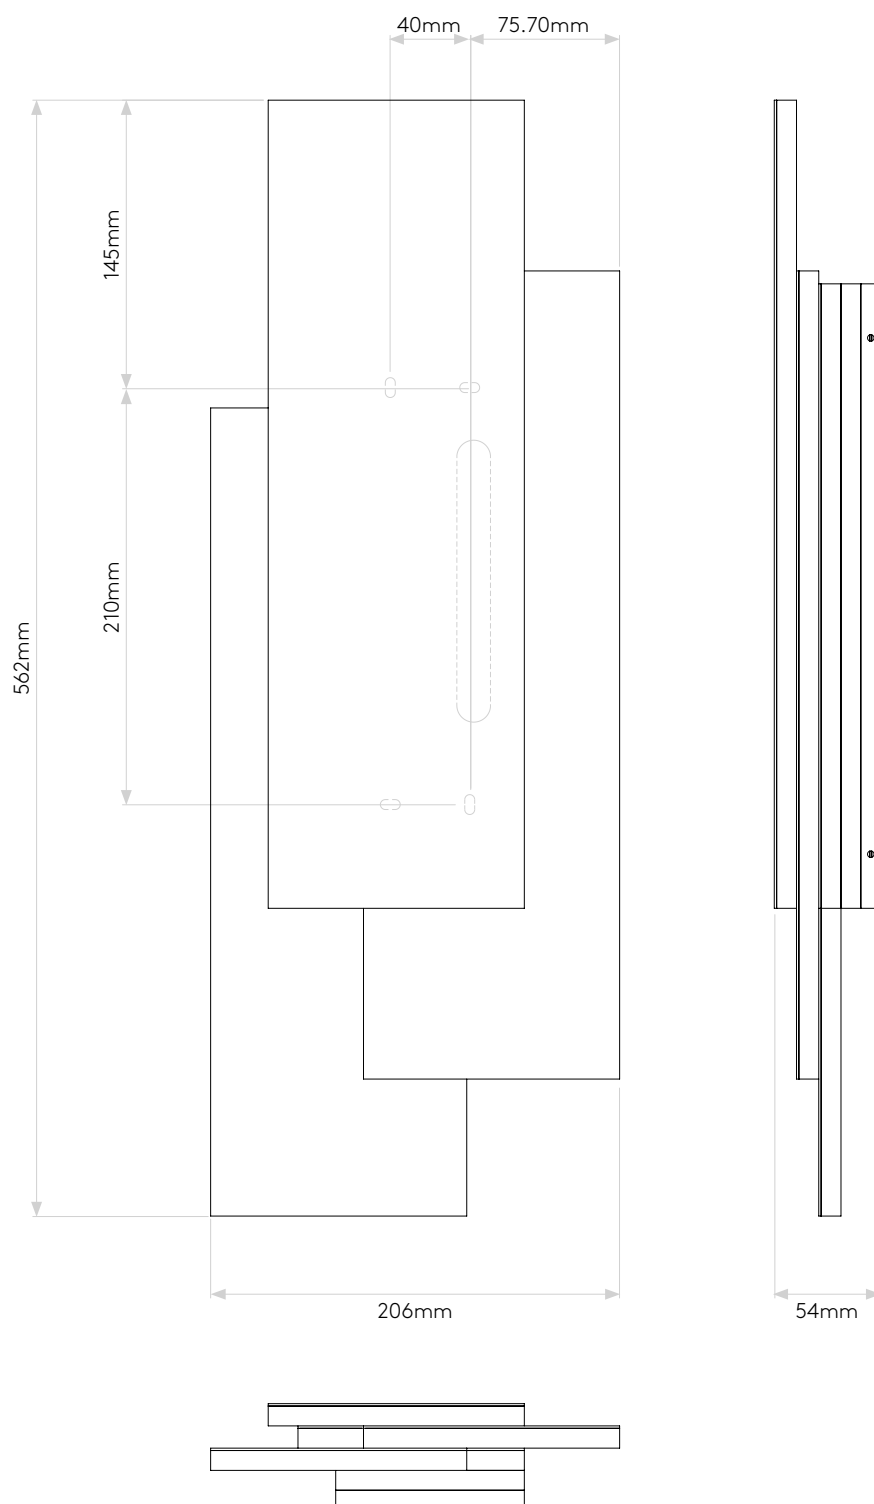

EDGE 560D LED

astro

GENERAL

CLASS:	CE (Class 1)
IP RATING:	IP20
BATHROOM ZONE:	Zone 3
VOLTAGE:	Mains 230V
INSTALLATION ORIENTATION:	Wall Mount
MAIN MATERIAL:	Metal - mild steel
DIMENSIONS:	H: 206mm W: 562mm D: 54mm
CUT OUT HOLE:	Not applicable
RECESS DEPTH:	Not applicable
FIRE RATING:	Not applicable
CABLE LENGTH:	Not applicable
GROSS WEIGHT:	4.12Kg

LAMP

LIGHT SOURCE:	MID-POWER LED
MAXIMUM WATTAGE:	14.7W
LAMP INCLUDED:	Yes (Integral)
MAXIMUM LAMP LENGTH:	Not applicable
LUMINOUS FLUX:	425.6 lm
COLOUR TEMP:	2700K
CRI:	80
R9:	6.0
MACADAM ELLIPSE:	3-Step
TILT ADJUSTABLE ANGLE:	Not applicable
ROTATION ADJUSTABLE ANGLE:	Not applicable
AVERAGE LIFESPAN:	60,000hrs
L70:	To be advised
BEAM ANGLE:	Not applicable

ADDITIONAL INFORMATION

SHADE INCLUDED:	Not applicable
SHADE MATERIAL:	Not applicable

CODE: 7805
SKU: 1352006
FINISH: MATT WHITE

Please note that some dimensions may vary slightly due to manufacturing tolerances, this includes cable entry and fixing holes

Veuillez noter que certaines dimensions peuvent varier légèrement en raison des tolérances de fabrication, y compris l'entrée de câble et les trous de fixation.

Bitte beachten Sie, dass die Maße Fertigungstoleranzen unterliegen und daher in geringem Umfang von der angegebenen Größe abweichen können. Dies gilt auch für Kabeleingänge und Befestigungslöcher.