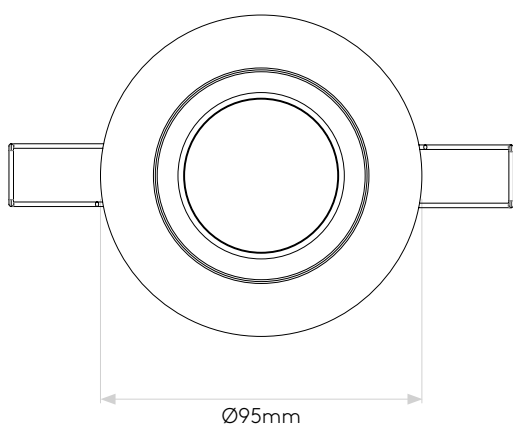

APRILIA ROUND ADJ

astro

GENERAL

CLASS:	CE (Class 3)
IP RATING:	IP21
BATHROOM ZONE:	Zone 3
VOLTAGE:	Constant Current 350mA
INSTALLATION ORIENTATION:	Ceiling mount
MAIN MATERIAL:	Metal - Aluminium
DIMENSIONS:	D: 68.5mm Ø: 95mm
CUT OUT HOLE:	Ø: 86mm/3-3/8"
RECESS DEPTH:	150mm
FIRE RATING:	Not applicable
CABLE LENGTH:	Not applicable
GROSS WEIGHT:	0.336Kg

LAMP

LIGHT SOURCE:	COB LED
MAXIMUM WATTAGE:	6.1W
LAMP INCLUDED:	Yes (Integral)
MAXIMUM LAMP LENGTH:	Not applicable
LUMINOUS FLUX:	627.7 lm
COLOUR TEMP:	3000K
CRI:	80
R9:	12.0
MACADAM ELLIPSE:	3-Step
TILT ADJUSTABLE ANGLE:	35°
ROTATION ADJUSTABLE ANGLE:	360°
AVERAGE LIFESPAN:	36,300hrs
L70:	To be advised
BEAM ANGLE:	38.6°

ADDITIONAL INFORMATION

SHADE INCLUDED	Not applicable
SHADE MATERIAL	Not applicable

CODE: 5750
SKU: 1256020
FINISH: MATT WHITE

CODE: 5764
SKU: 1256029
FINISH: ANODISED ALUMINIUM

Please note that some dimensions may vary slightly due to manufacturing tolerances, this includes cable entry and fixing holes

Veuillez noter que certaines dimensions peuvent varier légèrement en raison des tolérances de fabrication, y compris l'entrée de câble et les trous de fixation.

Bitte beachten Sie, dass die Maße Fertigungstoleranzen unterliegen und daher in geringem Umfang von der angegebenen Größe abweichen können. Dies gilt auch für Kabeingänge und Befestigungslöcher.