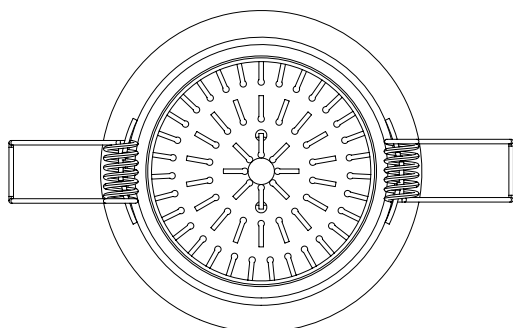

APRILIA ROUND ADJ

astro

GENERAL

CLASS:	CE (Class 3)
IP RATING:	IP21
BATHROOM ZONE:	Zone 3
VOLTAGE:	Constant Current 350mA
INSTALLATION ORIENTATION:	Ceiling mount
MAIN MATERIAL:	Metal - Aluminium
DIMENSIONS:	D: 68.5mm Ø: 95mm
CUT OUT HOLE:	Ø: 86mm/3-3/8"
RECESS DEPTH:	150mm
FIRE RATING:	Not applicable
CABLE LENGTH:	Not applicable
GROSS WEIGHT:	0.336Kg

LAMP

LIGHT SOURCE:	COB LED
MAXIMUM WATTAGE:	6.1W
LAMP INCLUDED:	Yes (Integral)
MAXIMUM LAMP LENGTH:	Not applicable
LUMINOUS FLUX:	627.7 lm
COLOUR TEMP:	3000K
CRI:	80
R9:	12.0
MACADAM ELLIPSE:	3-Step
TILT ADJUSTABLE ANGLE:	35°
ROTATION ADJUSTABLE ANGLE:	360°
AVERAGE LIFESPAN:	36,300hrs
L70:	To be advised
BEAM ANGLE:	38.6°

ADDITIONAL INFORMATION

SHADE INCLUDED	Not applicable
SHADE MATERIAL	Not applicable

CODE: 5750
SKU: 1256020
FINISH: MATT WHITE

CODE: 5764
SKU: 1256029
FINISH: ANODISED ALUMINIUM

Please note that some dimensions may vary slightly due to manufacturing tolerances, this includes cable entry and fixing holes

Veuillez noter que certaines dimensions peuvent varier légèrement en raison des tolérances de fabrication, y compris l'entrée de câble et les trous de fixation.

Bitte beachten Sie, dass die Maße Fertigungstoleranzen unterliegen und daher in geringem Umfang von der angegebenen Größe abweichen können. Dies gilt auch für Kabeingänge und Befestigungslöcher.