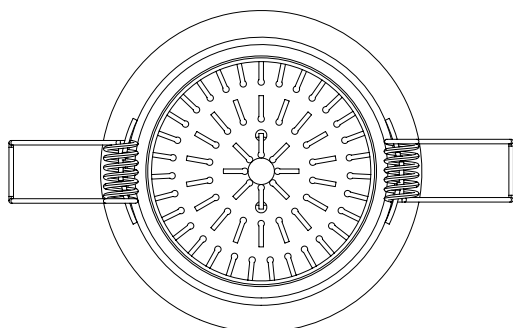

APRILIA ROUND ADJ

astro

GENERAL

CLASS:	CE (Class 3)
IP RATING:	IP21
BATHROOM ZONE:	Zone 3
VOLTAGE:	Constant Current 350mA
INSTALLATION ORIENTATION:	Ceiling mount
MAIN MATERIAL:	Metal - Aluminium
DIMENSIONS:	D: 68.5mm Ø: 95mm
CUT OUT HOLE:	Ø: 86mm/3-3/8"
RECESS DEPTH:	150mm
FIRE RATING:	Not applicable
CABLE LENGTH:	Not applicable
GROSS WEIGHT:	0.30Kg

LAMP

LIGHT SOURCE:	COB LED
MAXIMUM WATTAGE:	6.1W
LAMP INCLUDED:	Yes (Integral)
MAXIMUM LAMP LENGTH:	Not applicable
LUMINOUS FLUX:	604.8 lm
COLOUR TEMP:	2700K
CRI:	80
R9:	8.0
MACADAM ELLIPSE:	3-Step
TILT ADJUSTABLE ANGLE:	35°
ROTATION ADJUSTABLE ANGLE:	360°
AVERAGE LIFESPAN:	36,300hrs
L70:	To be advised
BEAM ANGLE:	35.95°

ADDITIONAL INFORMATION

SHADE INCLUDED	Not applicable
SHADE MATERIAL	Not applicable

CODE: 5759
SKU: 1256024
FINISH: MATT WHITE

CODE: 5760
SKU: 1256025
FINISH: ANODISED ALUMINIUM

Please note that some dimensions may vary slightly due to manufacturing tolerances, this includes cable entry and fixing holes

Veuillez noter que certaines dimensions peuvent varier légèrement en raison des tolérances de fabrication, y compris l'entrée de câble et les trous de fixation.

Bitte beachten Sie, dass die Maße Fertigungstoleranzen unterliegen und daher in geringem Umfang von der angegebenen Größe abweichen können. Dies gilt auch für Kabeingänge und Befestigungslöcher.