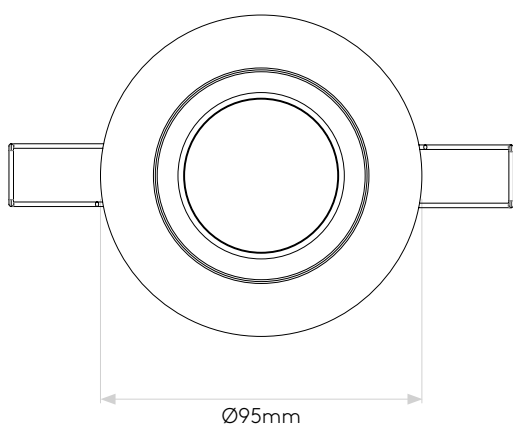

APRILIA ROUND ADJ

astro

GENERAL

CLASS:	CE (Class 3)
IP RATING:	IP21
BATHROOM ZONE:	Zone 3
VOLTAGE:	Constant Current 350mA
INSTALLATION ORIENTATION:	Ceiling mount
MAIN MATERIAL:	Metal - Aluminium
DIMENSIONS:	D: 68.5mm Ø: 95mm
CUT OUT HOLE:	Ø: 86mm/3-3/8"
RECESS DEPTH:	150mm
FIRE RATING:	Not applicable
CABLE LENGTH:	Not applicable
GROSS WEIGHT:	0.30Kg

LAMP

LIGHT SOURCE:	COB LED
MAXIMUM WATTAGE:	6.1W
LAMP INCLUDED:	Yes (Integral)
MAXIMUM LAMP LENGTH:	Not applicable
LUMINOUS FLUX:	604.8 lm
COLOUR TEMP:	2700K
CRI:	80
R9:	8.0
MACADAM ELLIPSE:	3-Step
TILT ADJUSTABLE ANGLE:	35°
ROTATION ADJUSTABLE ANGLE:	360°
AVERAGE LIFESPAN:	36,300hrs
L70:	To be advised
BEAM ANGLE:	35.95°

ADDITIONAL INFORMATION

SHADE INCLUDED	Not applicable
SHADE MATERIAL	Not applicable

CODE: 5759
SKU: 1256024
FINISH: MATT WHITE

CODE: 5760
SKU: 1256025
FINISH: ANODISED ALUMINIUM

Please note that some dimensions may vary slightly due to manufacturing tolerances, this includes cable entry and fixing holes

Veuillez noter que certaines dimensions peuvent varier légèrement en raison des tolérances de fabrication, y compris l'entrée de câble et les trous de fixation.

Bitte beachten Sie, dass die Maße Fertigungstoleranzen unterliegen und daher in geringem Umfang von der angegebenen Größe abweichen können. Dies gilt auch für Kabeingänge und Befestigungslöcher.