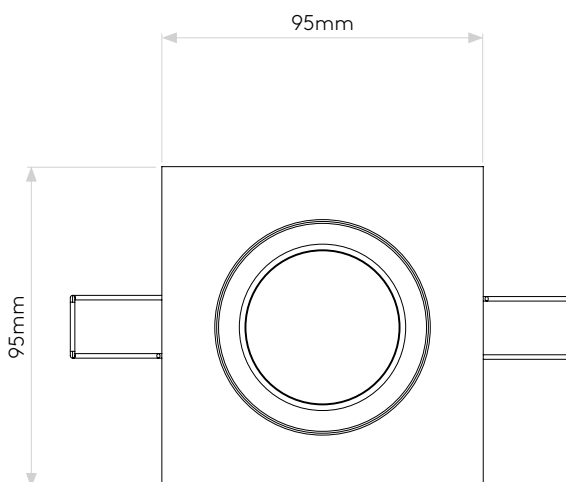

## GENERAL

CLASS:	CE (Class 3)
IP RATING:	IP21
BATHROOM ZONE:	Zone 3
VOLTAGE:	Constant Current 350mA
INSTALLATION ORIENTATION:	Ceiling mount
MAIN MATERIAL:	Metal - Aluminium
DIMENSIONS:	H: 95mm W: 95mm D: 68.5mm
CUT OUT HOLE:	Ø: 86mm/3-3/8"
RECESS DEPTH:	150mm
FIRE RATING:	Not applicable
CABLE LENGTH:	Not applicable
GROSS WEIGHT:	0.31Kg

## LAMP

LIGHT SOURCE:	COB LED
MAXIMUM WATTAGE:	6.1W
LAMP INCLUDED:	Yes (Integral)
MAXIMUM LAMP LENGTH:	Not applicable
LUMINOUS FLUX:	604.8 lm
COLOUR TEMP:	2700K
CRI:	80
R9:	8.0
MACADAM ELLIPSE:	3-Step
TILT ADJUSTABLE ANGLE:	35°
ROTATION ADJUSTABLE ANGLE:	360°
AVERAGE LIFESPAN:	36,300hrs
L70:	To be advised
BEAM ANGLE:	35.95°

## ADDITIONAL INFORMATION

SHADE INCLUDED	Not applicable
SHADE MATERIAL	Not applicable

CODE: 5761  
SKU: 1256026  
FINISH: MATT WHITE

CODE: 5762  
SKU: 1256027T  
FINISH: ANODISED ALUMINIUM

Please note that some dimensions may vary slightly due to manufacturing tolerances, this includes cable entry and fixing holes

Veillez noter que certaines dimensions peuvent varier légèrement en raison des tolérances de fabrication, y compris l'entrée de câble et les trous de fixation.

Bitte beachten Sie, dass die Maße Fertigungstoleranzen unterliegen und daher in geringem Umfang von der angegebenen Größe abweichen können. Dies gilt auch für Kabeleingänge und Befestigungslöcher.