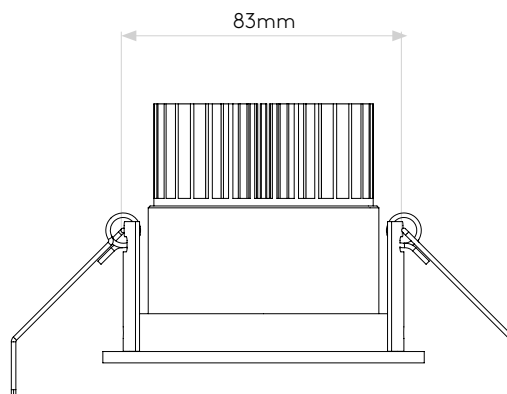

## GENERAL

CLASS:	CE (Class 3)
IP RATING:	IP21
BATHROOM ZONE:	Zone 3
VOLTAGE:	Constant Current 350mA
INSTALLATION ORIENTATION:	Ceiling mount
MAIN MATERIAL:	Metal - Aluminium
DIMENSIONS:	H: 95mm W: 95mm D: 68.5mm
CUT OUT HOLE:	Ø: 86mm/3-3/8"
RECESS DEPTH:	150mm
FIRE RATING:	Not applicable
CABLE LENGTH:	Not applicable
GROSS WEIGHT:	0.31Kg

## LAMP

LIGHT SOURCE:	COB LED
MAXIMUM WATTAGE:	6.1W
LAMP INCLUDED:	Yes (Integral)
MAXIMUM LAMP LENGTH:	Not applicable
LUMINOUS FLUX:	604.8 lm
COLOUR TEMP:	2700K
CRI:	80
R9:	8.0
MACADAM ELLIPSE:	3-Step
TILT ADJUSTABLE ANGLE:	35°
ROTATION ADJUSTABLE ANGLE:	360°
AVERAGE LIFESPAN:	36,300hrs
L70:	To be advised
BEAM ANGLE:	35.95°

## ADDITIONAL INFORMATION

SHADE INCLUDED	Not applicable
SHADE MATERIAL	Not applicable

CODE: 5761  
SKU: 1256026  
FINISH: MATT WHITE

CODE: 5762  
SKU: 1256027T  
FINISH: ANODISED ALUMINIUM

Please note that some dimensions may vary slightly due to manufacturing tolerances, this includes cable entry and fixing holes

Veillez noter que certaines dimensions peuvent varier légèrement en raison des tolérances de fabrication, y compris l'entrée de câble et les trous de fixation.

Bitte beachten Sie, dass die Maße Fertigungstoleranzen unterliegen und daher in geringem Umfang von der angegebenen Größe abweichen können. Dies gilt auch für Kabeleingänge und Befestigungslöcher.