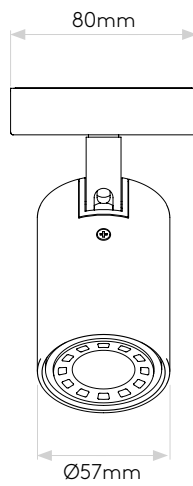

## GENERAL

CLASS:	CE (Class 1)
IP RATING:	IP20
BATHROOM ZONE:	Zone 3
VOLTAGE:	Mains 230V
INSTALLATION ORIENTATION:	Ceiling/Wall mount
MAIN MATERIAL:	Metal - Mild Steel
DIMENSIONS:	H: 130mm W: 80mm D: 80mm
CUT OUT HOLE:	Not applicable
RECESS DEPTH:	Not applicable
FIRE RATING:	Not applicable
CABLE LENGTH:	Not applicable
GROSS WEIGHT:	0.58Kg

## LAMP

LIGHT SOURCE:	GU10
MAXIMUM WATTAGE:	50W MAX
LAMP INCLUDED:	No
MAXIMUM LAMP LENGTH:	57mm
R9:	Lamp dependent
MACADAM ELLIPSE:	Not applicable
TILT ADJUSTABLE ANGLE:	90°
ROTATION ADJUSTABLE ANGLE:	330°
AVERAGE LIFESPAN:	Lamp dependent
L70:	Not applicable
BEAM ANGLE:	Lamp dependent

Please note that some dimensions may vary slightly due to manufacturing tolerances, this includes cable entry and fixing holes

Veuillez noter que certaines dimensions peuvent varier légèrement en raison des tolérances de fabrication, y compris l'entrée de câble et les trous de fixation.

Bitte beachten Sie, dass die Maße Fertigungstoleranzen unterliegen und daher in geringem Umfang von der angegebenen Größe abweichen können. Dies gilt auch für Kabeleingänge und Befestigungslöcher.

Si prega notare che possono esserci piccole variazioni in alcune dimensioni dovute alle tolleranze di produzione, queste includono l'ingresso del cavo e i fori di fissaggio.