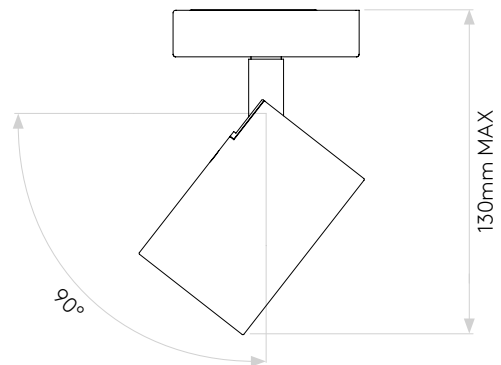

## GENERAL

CLASS:	CE (Class 1)
IP RATING:	IP20
BATHROOM ZONE:	Zone 3
VOLTAGE:	Mains 230V
INSTALLATION ORIENTATION:	Ceiling/Wall mount
MAIN MATERIAL:	Metal - Mild Steel
DIMENSIONS:	H: 130mm W: 80mm D: 80mm
CUT OUT HOLE:	Not applicable
RECESS DEPTH:	Not applicable
FIRE RATING:	Not applicable
CABLE LENGTH:	Not applicable
GROSS WEIGHT:	0.58Kg

## LAMP

LIGHT SOURCE:	GU10
MAXIMUM WATTAGE:	50W MAX
LAMP INCLUDED:	No
MAXIMUM LAMP LENGTH:	57mm
R9:	Lamp dependent
MACADAM ELLIPSE:	Not applicable
TILT ADJUSTABLE ANGLE:	90°
ROTATION ADJUSTABLE ANGLE:	330°
AVERAGE LIFESPAN:	Lamp dependent
L70:	Not applicable
BEAM ANGLE:	Lamp dependent

Please note that some dimensions may vary slightly due to manufacturing tolerances, this includes cable entry and fixing holes

Veuillez noter que certaines dimensions peuvent varier légèrement en raison des tolérances de fabrication, y compris l'entrée de câble et les trous de fixation.