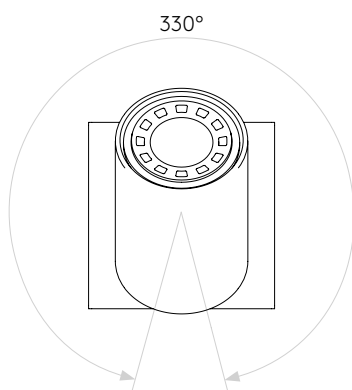

## GENERAL

CLASS:	CE (Class 1)
IP RATING:	IP20
BATHROOM ZONE:	Zone 3
VOLTAGE:	Mains 230V
INSTALLATION ORIENTATION:	Ceiling/Wall mount
MAIN MATERIAL:	Metal - Mild Steel
DIMENSIONS:	H: 130mm W: 80mm D: 80mm
CUT OUT HOLE:	Not applicable
RECESS DEPTH:	Not applicable
FIRE RATING:	Not applicable
CABLE LENGTH:	Not applicable
GROSS WEIGHT:	0.58Kg

## LAMP

LIGHT SOURCE:	GU10
MAXIMUM WATTAGE:	50W MAX
LAMP INCLUDED:	No
MAXIMUM LAMP LENGTH:	57mm
R9:	Lamp dependent
MACADAM ELLIPSE:	Not applicable
TILT ADJUSTABLE ANGLE:	90°
ROTATION ADJUSTABLE ANGLE:	330°
AVERAGE LIFESPAN:	Lamp dependent
L70:	Not applicable
BEAM ANGLE:	Lamp dependent

Please note that some dimensions may vary slightly due to manufacturing tolerances, this includes cable entry and fixing holes

Veuillez noter que certaines dimensions peuvent varier légèrement en raison des tolérances de fabrication, y compris l'entrée de câble et les trous de fixation.