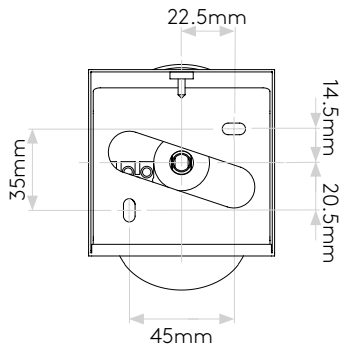

## GENERAL

CLASS:	CE (Class 1)
IP RATING:	IP20
BATHROOM ZONE:	Zone 3
VOLTAGE:	Mains 230V
INSTALLATION ORIENTATION:	Ceiling/Wall mount
MAIN MATERIAL:	Metal - Mild Steel
DIMENSIONS:	H: 130mm W: 80mm D: 80mm
CUT OUT HOLE:	Not applicable
RECESS DEPTH:	Not applicable
FIRE RATING:	Not applicable
CABLE LENGTH:	Not applicable
GROSS WEIGHT:	0.58Kg

## LAMP

LIGHT SOURCE:	GU10
MAXIMUM WATTAGE:	50W MAX
LAMP INCLUDED:	No
MAXIMUM LAMP LENGTH:	57mm
R9:	Lamp dependent
MACADAM ELLIPSE:	Not applicable
TILT ADJUSTABLE ANGLE:	90°
ROTATION ADJUSTABLE ANGLE:	330°
AVERAGE LIFESPAN:	Lamp dependent
L70:	Not applicable
BEAM ANGLE:	Lamp dependent

Please note that some dimensions may vary slightly due to manufacturing tolerances, this includes cable entry and fixing holes

Veuillez noter que certaines dimensions peuvent varier légèrement en raison des tolérances de fabrication, y compris l'entrée de câble et les trous de fixation.