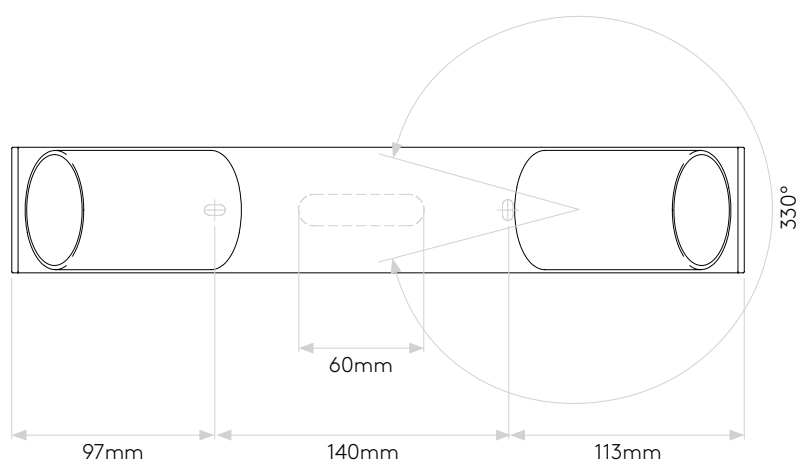

ASCOLI TWIN

astro

GENERAL

CLASS:	CE (Class 2)
IP RATING:	IP20
BATHROOM ZONE:	Zone 3
VOLTAGE:	Mains 230V
INSTALLATION ORIENTATION:	Ceiling mount
MAIN MATERIAL:	Metal - Aluminium
DIMENSIONS:	H: 130mm W: 350mm D: 60mm
CUT OUT HOLE:	Not applicable
RECESS DEPTH:	Not applicable
FIRE RATING:	Not applicable
CABLE LENGTH:	Not applicable
GROSS WEIGHT:	1.11Kg

LAMP

LIGHT SOURCE:	GU10
MAXIMUM WATTAGE:	2 X 50W MAX
LAMP INCLUDED:	No
MAXIMUM LAMP LENGTH:	57mm
R9:	Lamp dependent
MACADAM ELLIPSE:	Not applicable
TILT ADJUSTABLE ANGLE:	90°
ROTATION ADJUSTABLE ANGLE:	330°
AVERAGE LIFESPAN:	Lamp dependent
L70:	Not applicable
BEAM ANGLE:	Not applicable

Please note that some dimensions may vary slightly due to manufacturing tolerances, this includes cable entry and fixing holes

Veuillez noter que certaines dimensions peuvent varier légèrement en raison des tolérances de fabrication, y compris l'entrée de câble et les trous de fixation.