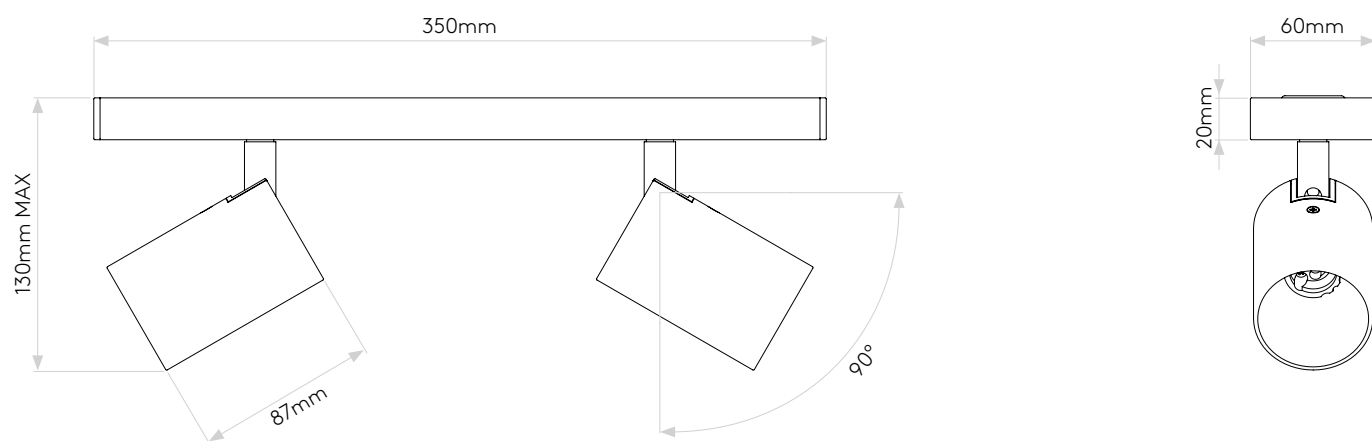

ASCOLI TWIN

astro

GENERAL

CLASS:	CE (Class 2)
IP RATING:	IP20
BATHROOM ZONE:	Zone 3
VOLTAGE:	Mains 230V
INSTALLATION ORIENTATION:	Ceiling mount
MAIN MATERIAL:	Metal - Aluminium
DIMENSIONS:	H: 130mm W: 350mm D: 60mm
CUT OUT HOLE:	Not applicable
RECESS DEPTH:	Not applicable
FIRE RATING:	Not applicable
CABLE LENGTH:	Not applicable
GROSS WEIGHT:	1.11Kg

LAMP

LIGHT SOURCE:	GU10
MAXIMUM WATTAGE:	2 X 50W MAX
LAMP INCLUDED:	No
MAXIMUM LAMP LENGTH:	57mm
R9:	Lamp dependent
MACADAM ELLIPSE:	Not applicable
TILT ADJUSTABLE ANGLE:	90°
ROTATION ADJUSTABLE ANGLE:	330°
AVERAGE LIFESPAN:	Lamp dependent
L70:	Not applicable
BEAM ANGLE:	Not applicable

Please note that some dimensions may vary slightly due to manufacturing tolerances, this includes cable entry and fixing holes

Veuillez noter que certaines dimensions peuvent varier légèrement en raison des tolérances de fabrication, y compris l'entrée de câble et les trous de fixation.