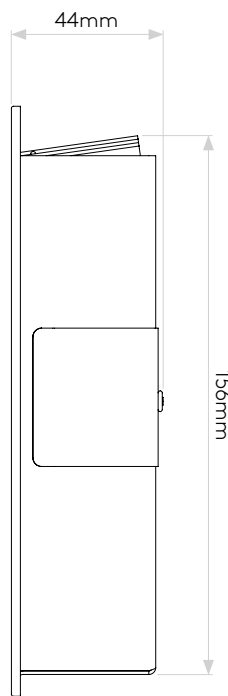

GENERAL

CLASS:	CE (Class 3)
IP RATING:	IP20
BATHROOM ZONE:	Zone 3
VOLTAGE:	Constant Current 700mA
INSTALLATION ORIENTATION:	Wall mount - vertical
MAIN MATERIAL:	Metal - Mild steel
DIMENSIONS:	H: 170mm W: 55mm D: 45mm
CUT OUT HOLE:	L: 160mm W: 48mm
RECESS DEPTH:	42mm
FIRE RATING:	Not applicable
CABLE LENGTH:	Not applicable
GROSS WEIGHT:	0.52Kg

LAMP

LIGHT SOURCE:	HIGH POWER LED
MAXIMUM WATTAGE:	2W
LAMP INCLUDED:	Yes (Integral)
MAXIMUM LAMP LENGTH:	Not applicable
LUMINOUS FLUX:	40lm
COLOUR TEMP:	2700K
CRI:	80
R9:	8.9
MACADAM ELLIPSE:	3-Step
TILT ADJUSTABLE ANGLE:	Not applicable
ROTATION ADJUSTABLE ANGLE:	Not applicable
AVERAGE LIFESPAN:	60,000hrs
L70:	>60,000hrs
BEAM ANGLE:	Not applicable

Please note that some dimensions may vary slightly due to manufacturing tolerances, this includes cable entry and fixing holes

Veuillez noter que certaines dimensions peuvent varier légèrement en raison des tolérances de fabrication, y compris l'entrée de câble et les trous de fixation.

Bitte beachten Sie, dass die Maße Fertigungstoleranzen unterliegen und daher in geringem Umfang von der angegebenen Größe abweichen können. Dies gilt auch für Kabeingänge und Befestigungslöcher.

Si prega notare che possono esserci piccole variazioni in alcune dimensioni dovute alle tolleranze di produzione, queste includono l'ingresso del cavo e i fori di fissaggio.