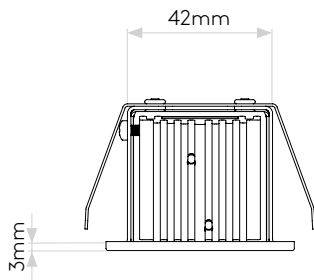

GENERAL

CLASS:	CE (Class 3)
IP RATING:	IP20
BATHROOM ZONE:	Zone 3
VOLTAGE:	Constant Current 700mA
INSTALLATION ORIENTATION:	Wall mount - vertical
MAIN MATERIAL:	Metal - Mild steel
DIMENSIONS:	H: 170mm W: 55mm D: 45mm
CUT OUT HOLE:	L: 160mm W: 48mm
RECESS DEPTH:	42mm
FIRE RATING:	Not applicable
CABLE LENGTH:	Not applicable
GROSS WEIGHT:	0.52Kg

Please note that some dimensions may vary slightly due to manufacturing tolerances, this includes cable entry and fixing holes

Veuillez noter que certaines dimensions peuvent varier légèrement en raison des tolérances de fabrication, y compris l'entrée de câble et les trous de fixation.