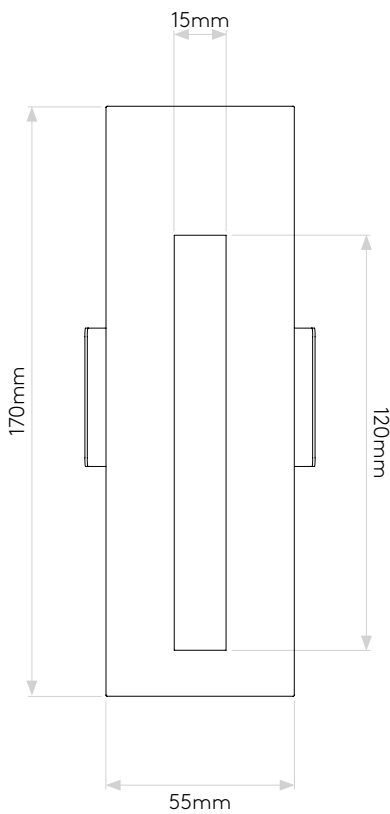

GENERAL

CLASS:	CE (Class 3)
IP RATING:	IP20
BATHROOM ZONE:	Zone 3
VOLTAGE:	Constant Current 700mA
INSTALLATION ORIENTATION:	Wall mount - vertical
MAIN MATERIAL:	Metal - Mild steel
DIMENSIONS:	H: 170mm W: 55mm D: 45mm
CUT OUT HOLE:	L: 160mm W: 48mm
RECESS DEPTH:	42mm
FIRE RATING:	Not applicable
CABLE LENGTH:	Not applicable
GROSS WEIGHT:	0.52Kg

LAMP

LIGHT SOURCE:	HIGH POWER LED
MAXIMUM WATTAGE:	2W
LAMP INCLUDED:	Yes (Integral)
MAXIMUM LAMP LENGTH:	Not applicable
LUMINOUS FLUX:	40lm
COLOUR TEMP:	2700K
CRI:	80
R9:	8.9
MACADAM ELLIPSE:	3-Step
TILT ADJUSTABLE ANGLE:	Not applicable
ROTATION ADJUSTABLE ANGLE:	Not applicable
AVERAGE LIFESPAN:	60,000hrs
L70:	>60,000hrs
BEAM ANGLE:	Not applicable

Please note that some dimensions may vary slightly due to manufacturing tolerances, this includes cable entry and fixing holes

Veuillez noter que certaines dimensions peuvent varier légèrement en raison des tolérances de fabrication, y compris l'entrée de câble et les trous de fixation.

Bitte beachten Sie, dass die Maße Fertigungstoleranzen unterliegen und daher in geringem Umfang von der angegebenen Größe abweichen können. Dies gilt auch für Kabeingänge und Befestigungslöcher.

Si prega notare che possono esserci piccole variazioni in alcune dimensioni dovute alle tolleranze di produzione, queste includono l'ingresso del cavo e i fori di fissaggio.