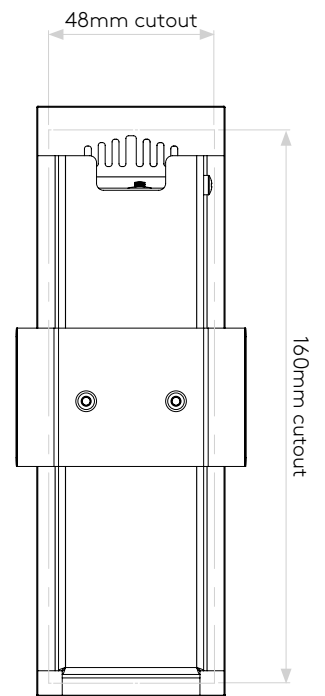

GENERAL

CLASS:	CE (Class 3)
IP RATING:	IP20
BATHROOM ZONE:	Zone 3
VOLTAGE:	Constant Current 700mA
INSTALLATION ORIENTATION:	Wall mount - vertical
MAIN MATERIAL:	Metal - Mild steel
DIMENSIONS:	H: 170mm W: 55mm D: 45mm
CUT OUT HOLE:	L: 160mm W: 48mm
RECESS DEPTH:	42mm
FIRE RATING:	Not applicable
CABLE LENGTH:	Not applicable
GROSS WEIGHT:	0.52Kg

Please note that some dimensions may vary slightly due to manufacturing tolerances, this includes cable entry and fixing holes

Veuillez noter que certaines dimensions peuvent varier légèrement en raison des tolérances de fabrication, y compris l'entrée de câble et les trous de fixation.