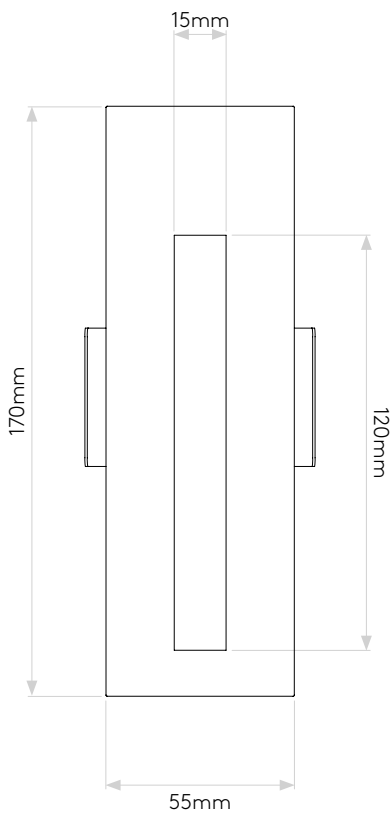

GENERAL

CLASS:	CE (Class 3)
IP RATING:	IP65
BATHROOM ZONE:	Zone 1, 2, 3
VOLTAGE:	Constant Current 700mA
INSTALLATION ORIENTATION:	Wall mount - vertical
MAIN MATERIAL:	Metal - Mild steel
DIMENSIONS:	H: 170mm W: 55mm D: 45mm
CUT OUT HOLE:	L: 160mm W: 48mm
RECESS DEPTH:	42mm
FIRE RATING:	Not applicable
CABLE LENGTH:	Not applicable
GROSS WEIGHT:	0.54Kg

LAMP

LIGHT SOURCE:	HIGH POWER LED
MAXIMUM WATTAGE:	2W
LAMP INCLUDED:	Yes (Integral)
MAXIMUM LAMP LENGTH:	Not applicable
LUMINOUS FLUX:	38.8 lm
COLOUR TEMP:	3000K
CRI:	80
R9:	To Be Advised
MACADAM ELLIPSE:	3-Step
TILT ADJUSTABLE ANGLE:	Not applicable
ROTATION ADJUSTABLE ANGLE:	Not applicable
AVERAGE LIFESPAN:	60,000hrs
L70:	>60,000hrs
BEAM ANGLE:	Not applicable

ADDITIONAL INFORMATION

SHADE INCLUDED	Not applicable
SHADE MATERIAL	Not applicable

CODE: 7089
 SKU: 1212010
 FINISH: POLISHED STAINLESS STEEL TRIM

Please note that some dimensions may vary slightly due to manufacturing tolerances, this includes cable entry and fixing holes

Veillez noter que certaines dimensions peuvent varier légèrement en raison des tolérances de fabrication, y compris l'entrée de câble et les trous de fixation.

Bitte beachten Sie, dass die Maße Fertigungstoleranzen unterliegen und daher in geringem Umfang von der angegebenen Größe abweichen können. Dies gilt auch für Kabeingänge und Befestigungslöcher.