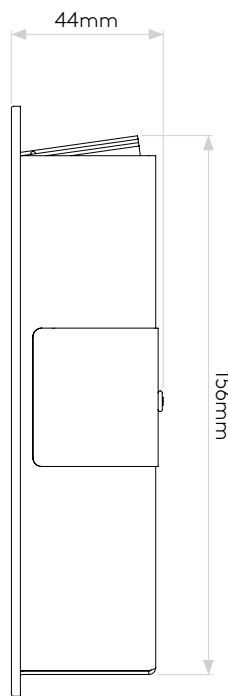

GENERAL

CLASS:	CE (Class 3)
IP RATING:	IP65
BATHROOM ZONE:	Zone 1, 2, 3
VOLTAGE:	Constant Current 700mA
INSTALLATION ORIENTATION:	Wall mount - vertical
MAIN MATERIAL:	Metal - Mild steel
DIMENSIONS:	H: 170mm W: 55mm D: 45mm
CUT OUT HOLE:	L: 160mm W: 48mm
RECESS DEPTH:	42mm
FIRE RATING:	Not applicable
CABLE LENGTH:	Not applicable
GROSS WEIGHT:	0.54Kg

LAMP

LIGHT SOURCE:	HIGH POWER LED
MAXIMUM WATTAGE:	2W
LAMP INCLUDED:	Yes (Integral)
MAXIMUM LAMP LENGTH:	Not applicable
LUMINOUS FLUX:	38.8 lm
COLOUR TEMP:	3000K
CRI:	80
R9:	To Be Advised
MACADAM ELLIPSE:	3-Step
TILT ADJUSTABLE ANGLE:	Not applicable
ROTATION ADJUSTABLE ANGLE:	Not applicable
AVERAGE LIFESPAN:	60,000hrs
L70:	>60,000hrs
BEAM ANGLE:	Not applicable

ADDITIONAL INFORMATION

SHADE INCLUDED	Not applicable
SHADE MATERIAL	Not applicable

CODE: 7089
 SKU: 1212010
 FINISH: POLISHED STAINLESS STEEL TRIM

Please note that some dimensions may vary slightly due to manufacturing tolerances, this includes cable entry and fixing holes

Veillez noter que certaines dimensions peuvent varier légèrement en raison des tolérances de fabrication, y compris l'entrée de câble et les trous de fixation.

Bitte beachten Sie, dass die Maße Fertigungstoleranzen unterliegen und daher in geringem Umfang von der angegebenen Größe abweichen können. Dies gilt auch für Kabeingänge und Befestigungslöcher.