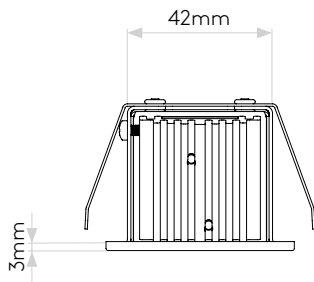

GENERAL

CLASS:	CE (Class 3)
IP RATING:	IP65
BATHROOM ZONE:	Zone 1, 2, 3
VOLTAGE:	Constant Current 700mA
INSTALLATION ORIENTATION:	Wall mount - vertical
MAIN MATERIAL:	Metal - Mild steel
DIMENSIONS:	H: 170mm W: 55mm D: 45mm
CUT OUT HOLE:	L: 160mm W: 48mm
RECESS DEPTH:	42mm
FIRE RATING:	Not applicable
CABLE LENGTH:	Not applicable
GROSS WEIGHT:	0.54Kg

LAMP

LIGHT SOURCE:	HIGH POWER LED
MAXIMUM WATTAGE:	2W
LAMP INCLUDED:	Yes (Integral)
MAXIMUM LAMP LENGTH:	Not applicable
LUMINOUS FLUX:	38.8 lm
COLOUR TEMP:	3000K
CRI:	80
R9:	To Be Advised
MACADAM ELLIPSE:	3-Step
TILT ADJUSTABLE ANGLE:	Not applicable
ROTATION ADJUSTABLE ANGLE:	Not applicable
AVERAGE LIFESPAN:	60,000hrs
L70:	>60,000hrs
BEAM ANGLE:	Not applicable

ADDITIONAL INFORMATION

SHADE INCLUDED	Not applicable
SHADE MATERIAL	Not applicable

CODE: 7089
 SKU: 1212010
 FINISH: POLISHED STAINLESS STEEL TRIM

Please note that some dimensions may vary slightly due to manufacturing tolerances, this includes cable entry and fixing holes

Veillez noter que certaines dimensions peuvent varier légèrement en raison des tolérances de fabrication, y compris l'entrée de câble et les trous de fixation.

Bitte beachten Sie, dass die Maße Fertigungstoleranzen unterliegen und daher in geringem Umfang von der angegebenen Größe abweichen können. Dies gilt auch für Kabeingänge und Befestigungslöcher.