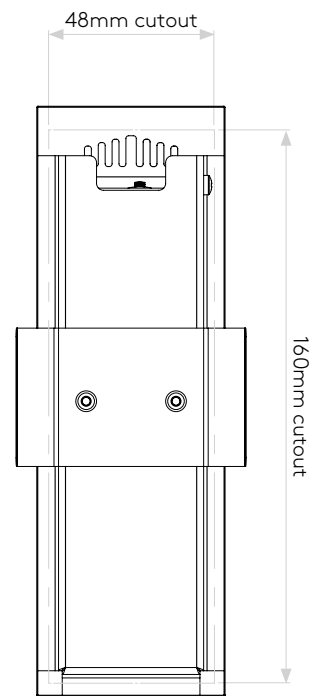

GENERAL

CLASS:	CE (Class 3)
IP RATING:	IP65
BATHROOM ZONE:	Zone 1, 2, 3
VOLTAGE:	Constant Current 700mA
INSTALLATION ORIENTATION:	Wall mount - vertical
MAIN MATERIAL:	Metal - Mild steel
DIMENSIONS:	H: 170mm W: 55mm D: 45mm
CUT OUT HOLE:	L: 160mm W: 48mm
RECESS DEPTH:	42mm
FIRE RATING:	Not applicable
CABLE LENGTH:	Not applicable
GROSS WEIGHT:	0.54Kg

ADDITIONAL INFORMATION

SHADE INCLUDED	Not applicable
SHADE MATERIAL	Not applicable

CODE: 7089
 SKU: 1212010
 FINISH: POLISHED STAINLESS STEEL TRIM

Please note that some dimensions may vary slightly due to manufacturing tolerances, this includes cable entry and fixing holes

Veillez noter que certaines dimensions peuvent varier légèrement en raison des tolérances de fabrication, y compris l'entrée de câble et les trous de fixation.

Bitte beachten Sie, dass die Maße Fertigungstoleranzen unterliegen und daher in geringem Umfang von der angegebenen Größe abweichen können. Dies gilt auch für Kabeingänge und Befestigungslöcher.

Si prega notare che possono esserci piccole variazioni in alcune dimensioni dovute alle tolleranze di produzione, queste includono l'ingresso del cavo e i fori di fissaggio.