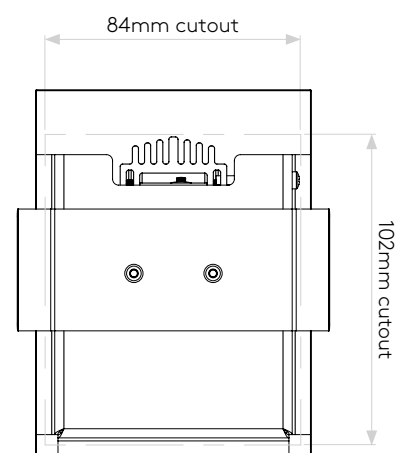

## GENERAL

CLASS:	CE (Class 3)
IP RATING:	IP65
BATHROOM ZONE:	Zone 1, 2, 3
VOLTAGE:	Constant Current 700mA
INSTALLATION ORIENTATION:	Wall mount - vertical
MAIN MATERIAL:	Metal - Mild steel
DIMENSIONS:	H: 120mm W: 90mm D: 45mm
CUT OUT HOLE:	L: 102mm W: 84mm
RECESS DEPTH:	41mm
FIRE RATING:	Not applicable
CABLE LENGTH:	Not applicable
GROSS WEIGHT:	0.50Kg

## LAMP

LIGHT SOURCE:	HIGH POWER LED
MAXIMUM WATTAGE:	2W
LAMP INCLUDED:	Yes (Integral)
MAXIMUM LAMP LENGTH:	Not applicable
LUMINOUS FLUX:	71.6 lm
COLOUR TEMP:	3000K
CRI:	80
R9:	To Be Advised
MACADAM ELLIPSE:	3-Step
TILT ADJUSTABLE ANGLE:	Not applicable
ROTATION ADJUSTABLE ANGLE:	Not applicable
AVERAGE LIFESPAN:	60,000hrs
L70:	>60,000hrs
BEAM ANGLE:	Not applicable

## ADDITIONAL INFORMATION

SHADE INCLUDED	Not applicable
SHADE MATERIAL	Not applicable

CODE: 7088  
 SKU: 1212009  
 FINISH: POLISHED STAINLESS STEEL TRIM

Please note that some dimensions may vary slightly due to manufacturing tolerances, this includes cable entry and fixing holes

Veuillez noter que certaines dimensions peuvent varier légèrement en raison des tolérances de fabrication, y compris l'entrée de câble et les trous de fixation.

Bitte beachten Sie, dass die Maße Fertigungstoleranzen unterliegen und daher in geringem Umfang von der angegebenen Größe abweichen können. Dies gilt auch für Kabeleingänge und Befestigungslöcher.