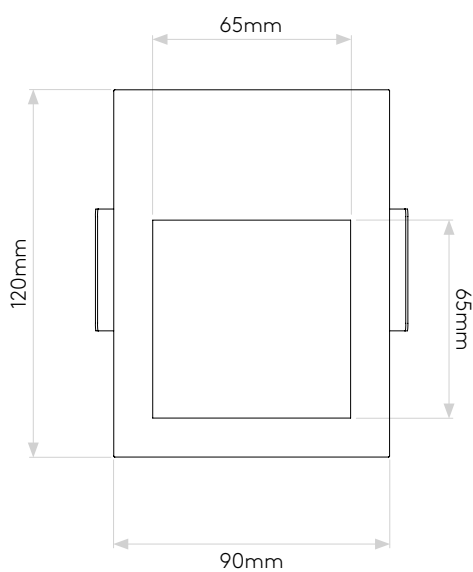

## GENERAL

CLASS:	CE (Class 3)
IP RATING:	IP65
BATHROOM ZONE:	Zone 1, 2, 3
VOLTAGE:	Constant Current 700mA
INSTALLATION ORIENTATION:	Wall mount - vertical
MAIN MATERIAL:	Metal - Mild steel
DIMENSIONS:	H: 120mm W: 90mm D: 45mm
CUT OUT HOLE:	L: 102mm W: 84mm
RECESS DEPTH:	41mm
FIRE RATING:	Not applicable
CABLE LENGTH:	Not applicable
GROSS WEIGHT:	0.50Kg

## LAMP

LIGHT SOURCE:	HIGH POWER LED
MAXIMUM WATTAGE:	2W
LAMP INCLUDED:	Yes (Integral)
MAXIMUM LAMP LENGTH:	Not applicable
LUMINOUS FLUX:	71.6 lm
COLOUR TEMP:	3000K
CRI:	80
R9:	To Be Advised
MACADAM ELLIPSE:	3-Step
TILT ADJUSTABLE ANGLE:	Not applicable
ROTATION ADJUSTABLE ANGLE:	Not applicable
AVERAGE LIFESPAN:	60,000hrs
L70:	>60,000hrs
BEAM ANGLE:	Not applicable

## ADDITIONAL INFORMATION

SHADE INCLUDED	Not applicable
SHADE MATERIAL	Not applicable

CODE: 7088  
 SKU: 1212009  
 FINISH: POLISHED STAINLESS STEEL TRIM

Please note that some dimensions may vary slightly due to manufacturing tolerances, this includes cable entry and fixing holes

Veuillez noter que certaines dimensions peuvent varier légèrement en raison des tolérances de fabrication, y compris l'entrée de câble et les trous de fixation.

Bitte beachten Sie, dass die Maße Fertigungstoleranzen unterliegen und daher in geringem Umfang von der angegebenen Größe abweichen können. Dies gilt auch für Kabeleingänge und Befestigungslöcher.