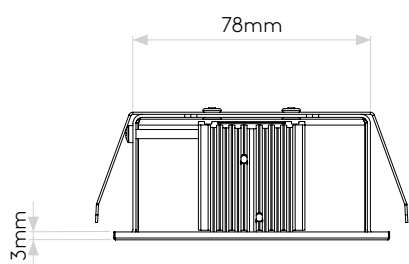

## GENERAL

CLASS:	CE (Class 3)
IP RATING:	IP65
BATHROOM ZONE:	Zone 1, 2, 3
VOLTAGE:	Constant Current 700mA
INSTALLATION ORIENTATION:	Wall mount - vertical
MAIN MATERIAL:	Metal - Mild steel
DIMENSIONS:	H: 120mm W: 90mm D: 45mm
CUT OUT HOLE:	L: 102mm W: 84mm
RECESS DEPTH:	41mm
FIRE RATING:	Not applicable
CABLE LENGTH:	Not applicable
GROSS WEIGHT:	0.50Kg

## LAMP

LIGHT SOURCE:	HIGH POWER LED
MAXIMUM WATTAGE:	2W
LAMP INCLUDED:	Yes (Integral)
MAXIMUM LAMP LENGTH:	Not applicable
LUMINOUS FLUX:	71.6 lm
COLOUR TEMP:	3000K
CRI:	80
R9:	To Be Advised
MACADAM ELLIPSE:	3-Step
TILT ADJUSTABLE ANGLE:	Not applicable
ROTATION ADJUSTABLE ANGLE:	Not applicable
AVERAGE LIFESPAN:	60,000hrs
L70:	>60,000hrs
BEAM ANGLE:	Not applicable

## ADDITIONAL INFORMATION

SHADE INCLUDED	Not applicable
SHADE MATERIAL	Not applicable

CODE: 7088  
 SKU: 1212009  
 FINISH: POLISHED STAINLESS STEEL TRIM

Please note that some dimensions may vary slightly due to manufacturing tolerances, this includes cable entry and fixing holes

Veuillez noter que certaines dimensions peuvent varier légèrement en raison des tolérances de fabrication, y compris l'entrée de câble et les trous de fixation.

Bitte beachten Sie, dass die Maße Fertigungstoleranzen unterliegen und daher in geringem Umfang von der angegebenen Größe abweichen können. Dies gilt auch für Kabeleingänge und Befestigungslöcher.