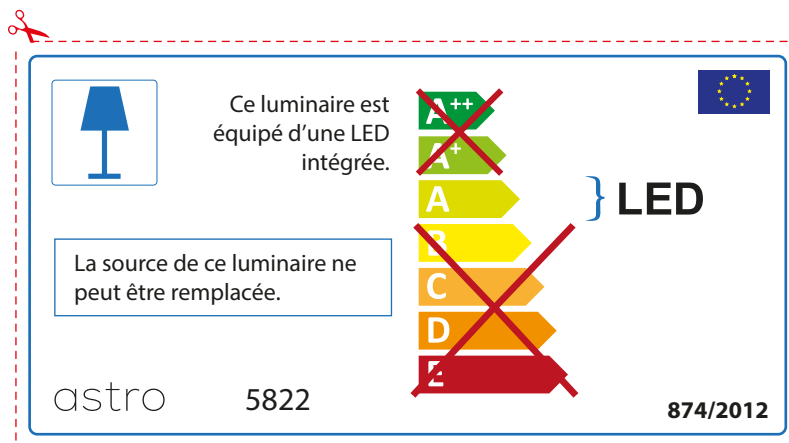

FRENCH

Prenez soin de vérifier le dimensions des lampes (celles-ci varient selon les fournisseurs) afin de vous assurer qu'elles rentrent physiquement dans le luminaire