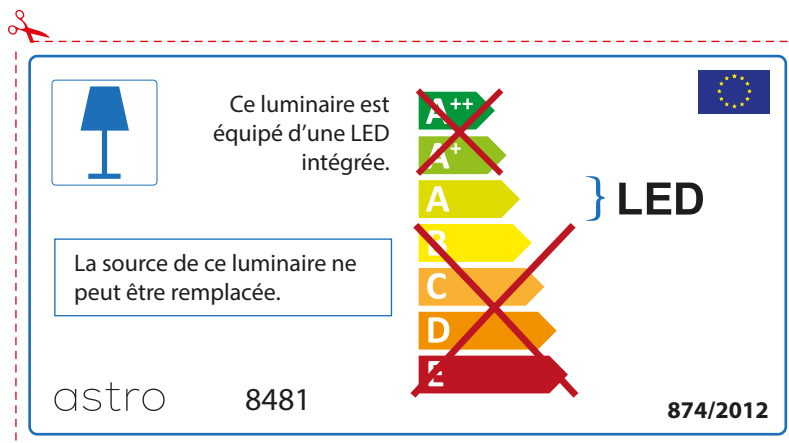

ENGLISH

Please check lamp dimensions for suitable fitting with your luminaire, as lamp sizes may vary between brands

astro 8481

 This luminaire contains built-in LED lamps.

~~A++~~
~~A+~~
A } LED
~~B~~
~~C~~
~~D~~
~~E~~

The LED lamps cannot be changed in the luminaire.

874/2012 

 This luminaire contains built-in LED lamps. 

The LED lamps cannot be changed in the luminaire.

~~A++~~
~~A+~~
A } LED
~~B~~
~~C~~
~~D~~
~~E~~

astro 8481 874/2012

FRENCH

Prenez soin de vérifier le dimensions des lampes (celles-ci varient selon les fournisseurs) afin de vous assurer qu'elles rentrent physiquement dans le luminaire

ITALIAN

Si prega di verificare le dimensioni della lampada per il montaggio adatto con il suo apparecchio di illuminazione, perché le dimensioni della lampada può variare tra le marche