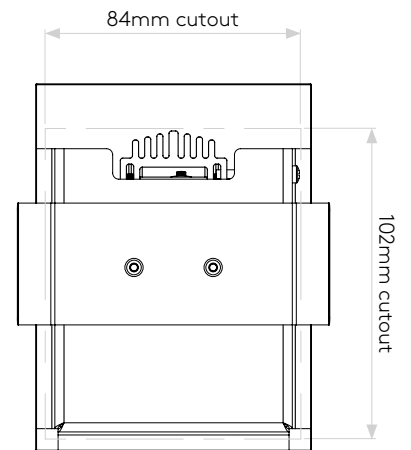

## GENERAL

LOCATION:	Interior
CLASS:	CE (Class III)
IP RATING:	IP20
BATHROOM ZONE:	Zone 3
VOLTAGE:	Constant Current 700mA
INSTALLATION ORIENTATION:	Wall Mount - Vertical
MAIN MATERIAL:	Metal - Stainless Steel
DIMENSIONS:	H: 120mm W: 90mm D: 45mm
CUT OUT HOLE:	L: 102mm W: 84mm
RECESS DEPTH:	42mm
FIRE RATING:	Not Applicable
CABLE LENGTH:	1000mm
GROSS WEIGHT:	0.48Kg

Please note that some dimensions may vary slightly due to manufacturing tolerances, this includes cable entry and fixing holes

Veuillez noter que certaines dimensions peuvent varier légèrement en raison des tolérances de fabrication, y compris l'entrée de câble et les trous de fixation.