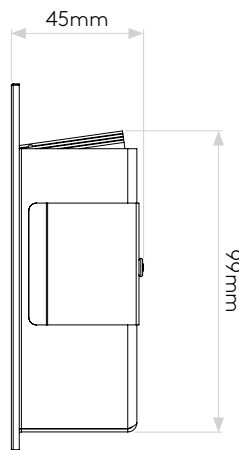

Please note that some dimensions may vary slightly due to manufacturing tolerances, this includes cable entry and fixing holes

Veuillez noter que certaines dimensions peuvent varier légèrement en raison des tolérances de fabrication, y compris l'entrée de câble et les trous de fixation.

Bitte beachten Sie, dass die Maße Fertigungstoleranzen unterliegen und daher in geringem Umfang von der angegebenen Größe abweichen können. Dies gilt auch für Kabeleingänge und Befestigungslöcher.

Si prega notare che possono esserci piccole variazioni in alcune dimensioni dovute alle tolleranze di produzione, queste includono l'ingresso del cavo e i fori di fissaggio.