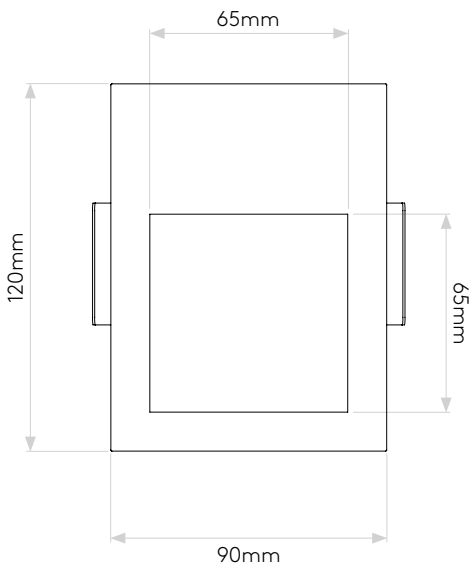

Please note that some dimensions may vary slightly due to manufacturing tolerances, this includes cable entry and fixing holes

Veuillez noter que certaines dimensions peuvent varier légèrement en raison des tolérances de fabrication, y compris l'entrée de câble et les trous de fixation.

Bitte beachten Sie, dass die Maße Fertigungstoleranzen unterliegen und daher in geringem Umfang von der angegebenen Größe abweichen können. Dies gilt auch für Kabeleingänge und Befestigungslöcher.

Si prega notare che possono esserci piccole variazioni in alcune dimensioni dovute alle tolleranze di produzione, queste includono l'ingresso del cavo e i fori di fissaggio.