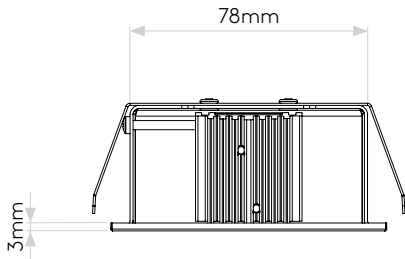

Please note that some dimensions may vary slightly due to manufacturing tolerances, this includes cable entry and fixing holes

Veuillez noter que certaines dimensions peuvent varier légèrement en raison des tolérances de fabrication, y compris l'entrée de câble et les trous de fixation.

Bitte beachten Sie, dass die Maße Fertigungstoleranzen unterliegen und daher in geringem Umfang von der angegebenen Größe abweichen können. Dies gilt auch für Kabeleingänge und Befestigungslöcher.

Si prega notare che possono esserci piccole variazioni in alcune dimensioni dovute alle tolleranze di produzione, queste includono l'ingresso del cavo e i fori di fissaggio.