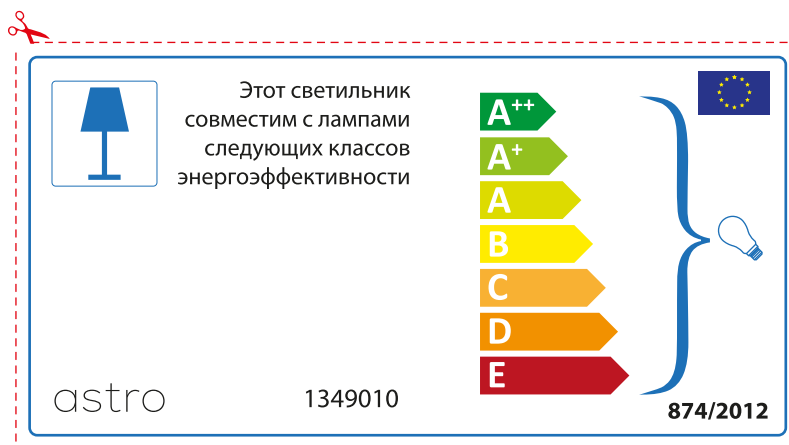

RUSSIAN

Просьба проверить размеры лампы для установки в этот светильник, поскольку размеры ламп могут отличаться в зависимости от производителя