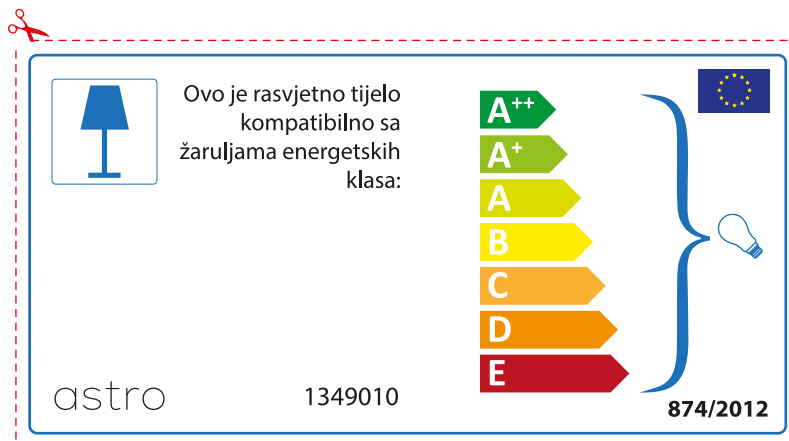

874/2012 

Detailed description: This is a rectangular energy label for an astro luminaire. It features a dashed red border with a scissors icon at the top left. The top left corner contains the brand name 'astro' and the model number '1349010'. Below this is a small icon of a table lamp. To the right of the icon is the text 'This luminaire is compatible with bulbs of the energy classes:'. In the center, there is a vertical stack of seven energy class labels: A++ (green), A+ (light green), A (yellow-green), B (yellow), C (orange), D (dark orange), and E (red). A large blue bracket on the right side of these labels encompasses the A, B, C, D, and E classes, with a small lightbulb icon at the end of the bracket. At the bottom left is the reference number '874/2012' and at the bottom right is the European Union flag.

A++
 A+
 A
 B
 C
 D
 E

astro 1349010  874/2012

ROMANIAN

Verificati dimensiunea lampilor pentru a se potrivi corpului de iluminat, deoarece aceasta poate varia de la furnizor la furnizor.

astro 1349010

 Corpurile de iluminat sunt compatibile cu surse de lumina din clasa:

A++
A+
A
B
C
D
E

874/2012 

 Corpurile de iluminat sunt compatibile cu surse de lumina din clasa:

A++
A+
A
B
C
D
E

astro 1349010  874/2012

CROATIAN

Provjerite veličinu žarulje prije umetanja u rasvjetno tijelo jer se veličina žarulja razlikuje ovisno o proizvođaču