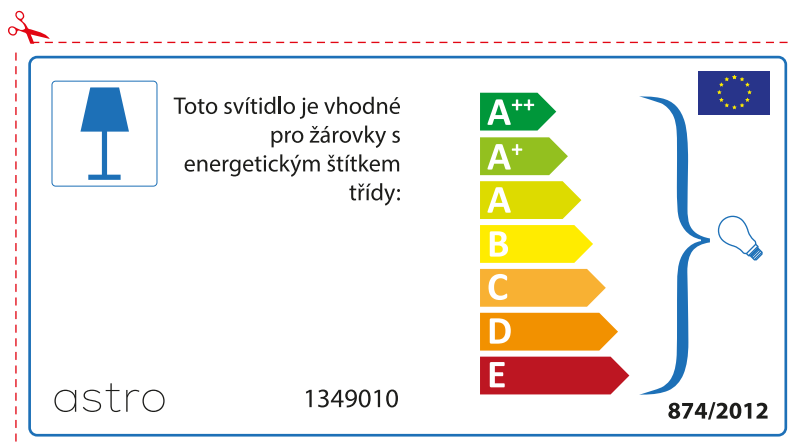

CZECH

Zkontrolujte prosím rozměr světelného zdroje pro svítidlo, protože se liší u různých značek