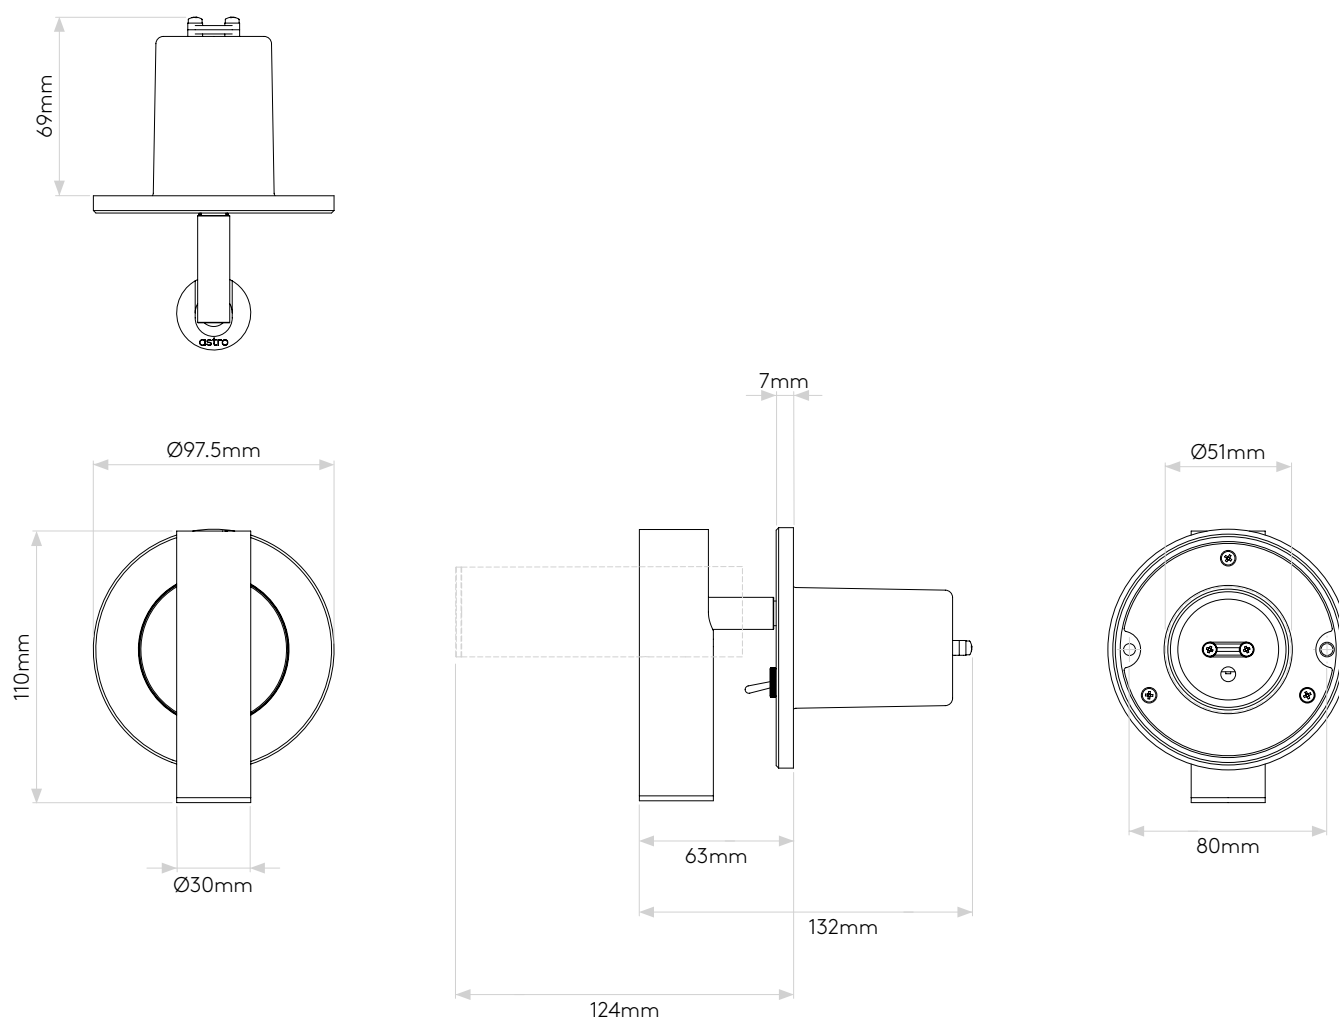

Please note that some dimensions may vary slightly due to manufacturing tolerances, this includes cable entry and fixing holes

Veuillez noter que certaines dimensions peuvent varier légèrement en raison des tolérances de fabrication, y compris l'entrée de câble et les trous de fixation.

Bitte beachten Sie, dass die Maße Fertigungstoleranzen unterliegen und daher in geringem Umfang von der angegebenen Größe abweichen können. Dies gilt auch für Kabeingänge und Befestigungslöcher.

Si prega notare che possono esserci piccole variazioni in alcune dimensioni dovute alle tolleranze di produzione, queste includono l'ingresso del cavo e i fori di fissaggio.