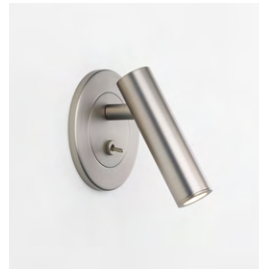

ADDITIONAL INFORMATION

| | |
|-----------------|--|
| SHADE INCLUDED: | Not Applicable |
| SHADE MATERIAL: | Not Applicable |
| F MARK: | Suitable for mounting on flammable materials |

CODE: 1058062 (8016)
FINISH: MATT WHITE

CODE: 1058064 (8039)
FINISH: POLISHED CHROME

CODE: 1058065 (8040)
FINISH: MATT NICKEL

CODE: 1058066 (8041)
FINISH: BRONZE

CODE: 1058067 (8042)
FINISH: MATT BLACK

TO MAINTAIN THIS PRODUCT TO ITS BEST CONDITION, PLEASE VIEW OUR CARE AND CLEANING GUIDE ON THE SUPPORT SECTION OF THE ASTRO WEBSITE.