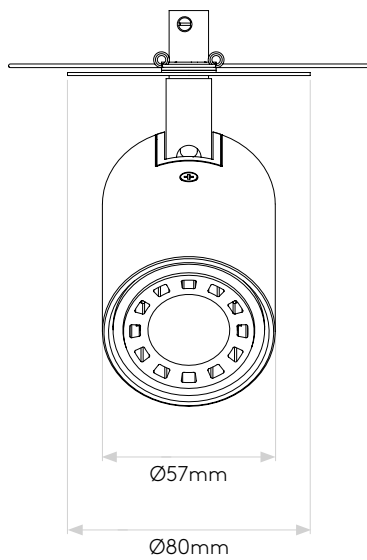

ASCOLI RECESSED

astro

GENERAL

CLASS:	CE (Class 1)
IP RATING:	IP20
BATHROOM ZONE:	Zone 3
VOLTAGE:	Mains 230V
INSTALLATION ORIENTATION:	Ceiling mount - Plaster board installation only
MAIN MATERIAL:	Metal - Mild Steel
DIMENSIONS:	H: 128mm D: 21mm Ø: 80mm
CUT OUT HOLE:	Ø: 44mm/1-3/4"
RECESS DEPTH:	30mm
FIRE RATING:	Not applicable
CABLE LENGTH:	200mm
GROSS WEIGHT:	0.54Kg

LAMP

LIGHT SOURCE:	GU10
MAXIMUM WATTAGE:	50W MAX
LAMP INCLUDED:	No
MAXIMUM LAMP LENGTH:	57mm
R9:	Lamp dependent
MACADAM ELLIPSE:	Not applicable
TILT ADJUSTABLE ANGLE:	90°
ROTATION ADJUSTABLE ANGLE:	330°
AVERAGE LIFESPAN:	Lamp dependent
L70:	Not applicable
BEAM ANGLE:	Lamp dependent

Please note that some dimensions may vary slightly due to manufacturing tolerances, this includes cable entry and fixing holes

Veillez noter que certaines dimensions peuvent varier légèrement en raison des tolérances de fabrication, y compris l'entrée de câble et les trous de fixation.