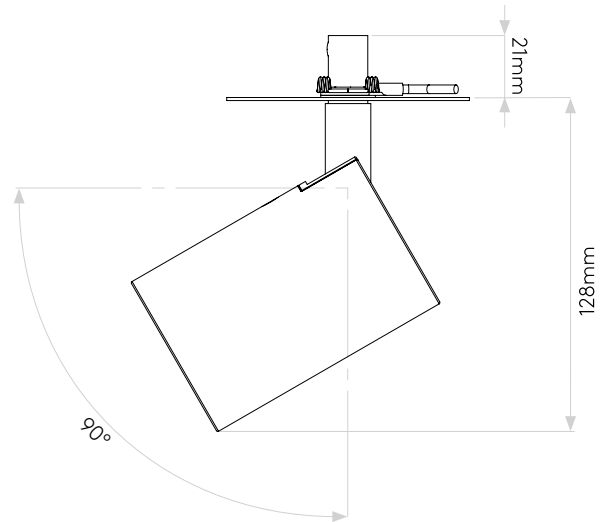

ASCOLI RECESSED

astro

GENERAL

CLASS:	CE (Class 1)
IP RATING:	IP20
BATHROOM ZONE:	Zone 3
VOLTAGE:	Mains 230V
INSTALLATION ORIENTATION:	Ceiling mount - Plaster board installation only
MAIN MATERIAL:	Metal - Mild Steel
DIMENSIONS:	H: 128mm D: 21mm Ø: 80mm
CUT OUT HOLE:	Ø: 44mm/1-3/4"
RECESS DEPTH:	30mm
FIRE RATING:	Not applicable
CABLE LENGTH:	200mm
GROSS WEIGHT:	0.54Kg

LAMP

LIGHT SOURCE:	GU10
MAXIMUM WATTAGE:	50W MAX
LAMP INCLUDED:	No
MAXIMUM LAMP LENGTH:	57mm
R9:	Lamp dependent
MACADAM ELLIPSE:	Not applicable
TILT ADJUSTABLE ANGLE:	90°
ROTATION ADJUSTABLE ANGLE:	330°
AVERAGE LIFESPAN:	Lamp dependent
L70:	Not applicable
BEAM ANGLE:	Lamp dependent

Please note that some dimensions may vary slightly due to manufacturing tolerances, this includes cable entry and fixing holes

Veillez noter que certaines dimensions peuvent varier légèrement en raison des tolérances de fabrication, y compris l'entrée de câble et les trous de fixation.