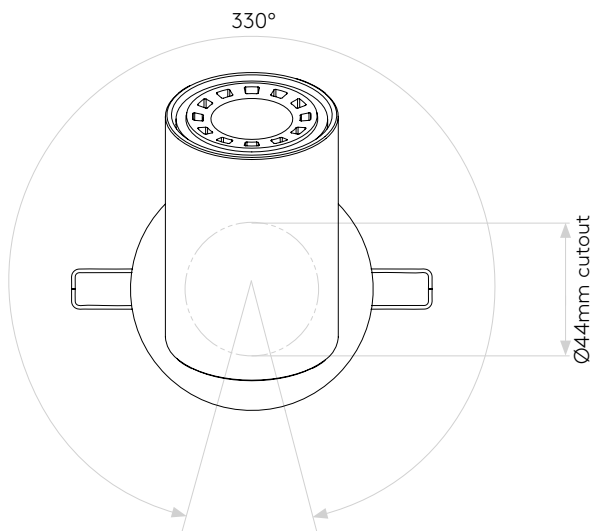

ASCOLI RECESSED

astro

GENERAL

CLASS:	CE (Class 1)
IP RATING:	IP20
BATHROOM ZONE:	Zone 3
VOLTAGE:	Mains 230V
INSTALLATION ORIENTATION:	Ceiling mount - Plaster board installation only
MAIN MATERIAL:	Metal - Mild Steel
DIMENSIONS:	H: 128mm D: 21mm Ø: 80mm
CUT OUT HOLE:	Ø: 44mm/1-3/4"
RECESS DEPTH:	30mm
FIRE RATING:	Not applicable
CABLE LENGTH:	200mm
GROSS WEIGHT:	0.54Kg

LAMP

LIGHT SOURCE:	GU10
MAXIMUM WATTAGE:	50W MAX
LAMP INCLUDED:	No
MAXIMUM LAMP LENGTH:	57mm
R9:	Lamp dependent
MACADAM ELLIPSE:	Not applicable
TILT ADJUSTABLE ANGLE:	90°
ROTATION ADJUSTABLE ANGLE:	330°
AVERAGE LIFESPAN:	Lamp dependent
L70:	Not applicable
BEAM ANGLE:	Lamp dependent

ADDITIONAL INFORMATION

SHADE INCLUDED:	Not applicable
SHADE MATERIAL:	Not applicable

CODE: 6149
SKU: 1286021
FINISH: TEXTURED WHITE

CODE: 6150
SKU: 1286022
FINISH: BRONZE

CODE: 6151
SKU: 1286023
FINISH: MATT NICKEL

Please note that some dimensions may vary slightly due to manufacturing tolerances, this includes cable entry and fixing holes

Veillez noter que certaines dimensions peuvent varier légèrement en raison des tolérances de fabrication, y compris l'entrée de câble et les trous de fixation.