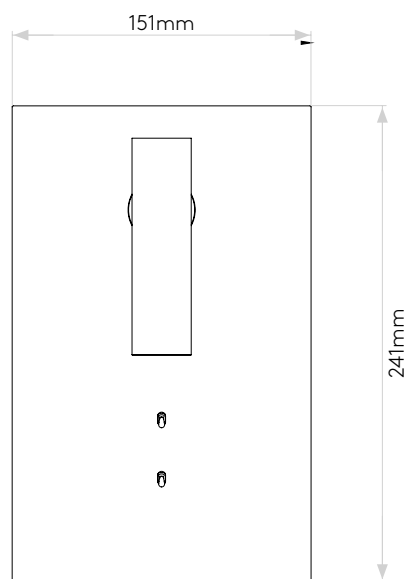

Please note that some dimensions may vary slightly due to manufacturing tolerances, this includes cable entry and fixing holes

Veuillez noter que certaines dimensions peuvent varier légèrement en raison des tolérances de fabrication, y compris l'entrée de câble et les trous de fixation.

Bitte beachten Sie, dass die Maße Fertigungstoleranzen unterliegen und daher in geringem Umfang von der angegebenen Größe abweichen können. Dies gilt auch für Kabeingänge und Befestigungslöcher.

Si prega notare che possono esserci piccole variazioni in alcune dimensioni dovute alle tolleranze di produzione, queste includono l'ingresso del cavo e i fori di fissaggio.