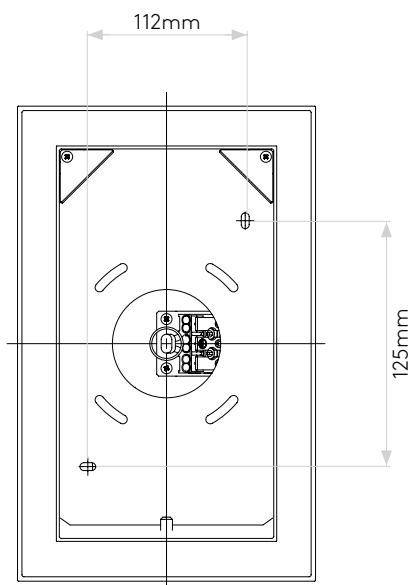

Please note that some dimensions may vary slightly due to manufacturing tolerances, this includes cable entry and fixing holes

Veuillez noter que certaines dimensions peuvent varier légèrement en raison des tolérances de fabrication, y compris l'entrée de câble et les trous de fixation.

Bitte beachten Sie, dass die Maße Fertigungstoleranzen unterliegen und daher in geringem Umfang von der angegebenen Größe abweichen können. Dies gilt auch für Kabeingänge und Befestigungslöcher.

Si prega notare che possono esserci piccole variazioni in alcune dimensioni dovute alle tolleranze di produzione, queste includono l'ingresso del cavo e i fori di fissaggio.