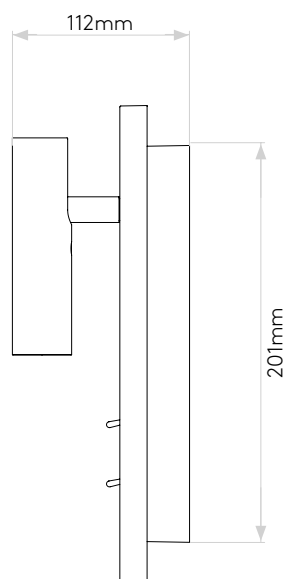

## GENERAL

LOCATION:	Interior
CLASS:	CE (Class I)
IP RATING:	IP20
BATHROOM ZONE:	Not Applicable
VOLTAGE:	Mains 230V
INSTALLATION ORIENTATION:	Wall Mount - Horizontal or Vertical
MAIN MATERIAL:	Metal - Zinc
DIMENSIONS:	H: 241mm W: 151mm D: 88mm
CUT OUT HOLE:	Not Applicable
RECESS DEPTH:	Not Applicable
FIRE RATING:	Not Applicable
CABLE LENGTH:	Not Applicable
GROSS WEIGHT:	2.1Kg

## LAMP

LIGHT SOURCE:	LED STRIP
MAXIMUM WATTAGE:	9.7W
LAMP INCLUDED:	Yes (Integral)
MAXIMUM LAMP LENGTH:	Not Applicable
LUMINOUS FLUX:	112lm
COLOUR TEMP:	2700K
CRI:	80
R9:	27
MACADAM ELLIPSE:	+/-100K
TILT ADJUSTABLE ANGLE:	Not Applicable
ROTATION ADJUSTABLE ANGLE:	Not Applicable
AVERAGE LIFESPAN:	Not Applicable
L70:	To Be Advised
BEAM ANGLE:	Not Applicable

Please note that some dimensions may vary slightly due to manufacturing tolerances, this includes cable entry and fixing holes

Veuillez noter que certaines dimensions peuvent varier légèrement en raison des tolérances de fabrication, y compris l'entrée de câble et les trous de fixation.