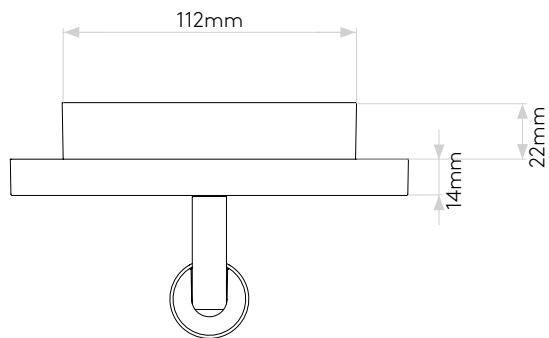

Please note that some dimensions may vary slightly due to manufacturing tolerances, this includes cable entry and fixing holes

Veuillez noter que certaines dimensions peuvent varier légèrement en raison des tolérances de fabrication, y compris l'entrée de câble et les trous de fixation.

Bitte beachten Sie, dass die Maße Fertigungstoleranzen unterliegen und daher in geringem Umfang von der angegebenen Größe abweichen können. Dies gilt auch für Kabeingänge und Befestigungslöcher.

Si prega notare che possono esserci piccole variazioni in alcune dimensioni dovute alle tolleranze di produzione, queste includono l'ingresso del cavo e i fori di fissaggio.