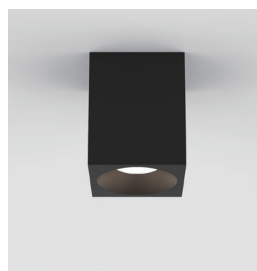

CODE: 1326026 (8520)
FINISH: TEXTURED BLACK

TO MAINTAIN THIS PRODUCT TO ITS BEST CONDITION, PLEASE VIEW OUR CARE AND CLEANING GUIDE ON THE SUPPORT SECTION OF THE ASTRO WEBSITE.

Pour entretenir au mieux ce produit, veuillez consulter notre guide d'entretien et de nettoyage, dans la rubrique d'aide sur le site Web d'Astro.

Um dieses Produkt im besten Zustand zu erhalten, beachten Sie bitte unseren Leitfaden zu Pflege und Reinigung im Abschnitt „Support“ auf der Astro-Website.

Per mantenere questo prodotto nelle sue migliori condizioni, consultare la nostra guida per la manutenzione e la pulizia nella sezione dedicata all'assistenza del sito Web Astro.