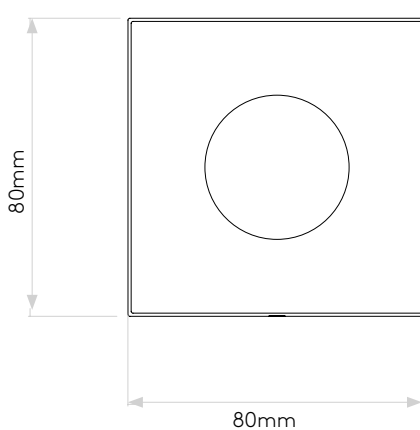

Please note that some dimensions may vary slightly due to manufacturing tolerances, this includes cable entry and fixing holes

Veuillez noter que certaines dimensions peuvent varier légèrement en raison des tolérances de fabrication, y compris l'entrée de câble et les trous de fixation.

Bitte beachten Sie, dass die Maße Fertigungstoleranzen unterliegen und daher in geringem Umfang von der angegebenen Größe abweichen können. Dies gilt auch für Kabeingänge und Befestigungslöcher.

Si prega notare che possono esserci piccole variazioni in alcune dimensioni dovute alle tolleranze di produzione, queste includono l'ingresso del cavo e i fori di fissaggio.