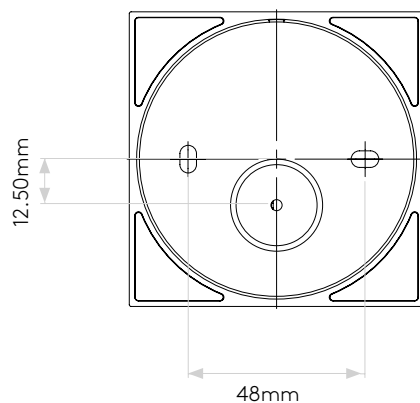

Please note that some dimensions may vary slightly due to manufacturing tolerances, this includes cable entry and fixing holes

Veuillez noter que certaines dimensions peuvent varier légèrement en raison des tolérances de fabrication, y compris l'entrée de câble et les trous de fixation.

Bitte beachten Sie, dass die Maße Fertigungstoleranzen unterliegen und daher in geringem Umfang von der angegebenen Größe abweichen können. Dies gilt auch für Kabeingänge und Befestigungslöcher.

Si prega notare che possono esserci piccole variazioni in alcune dimensioni dovute alle tolleranze di produzione, queste includono l'ingresso del cavo e i fori di fissaggio.