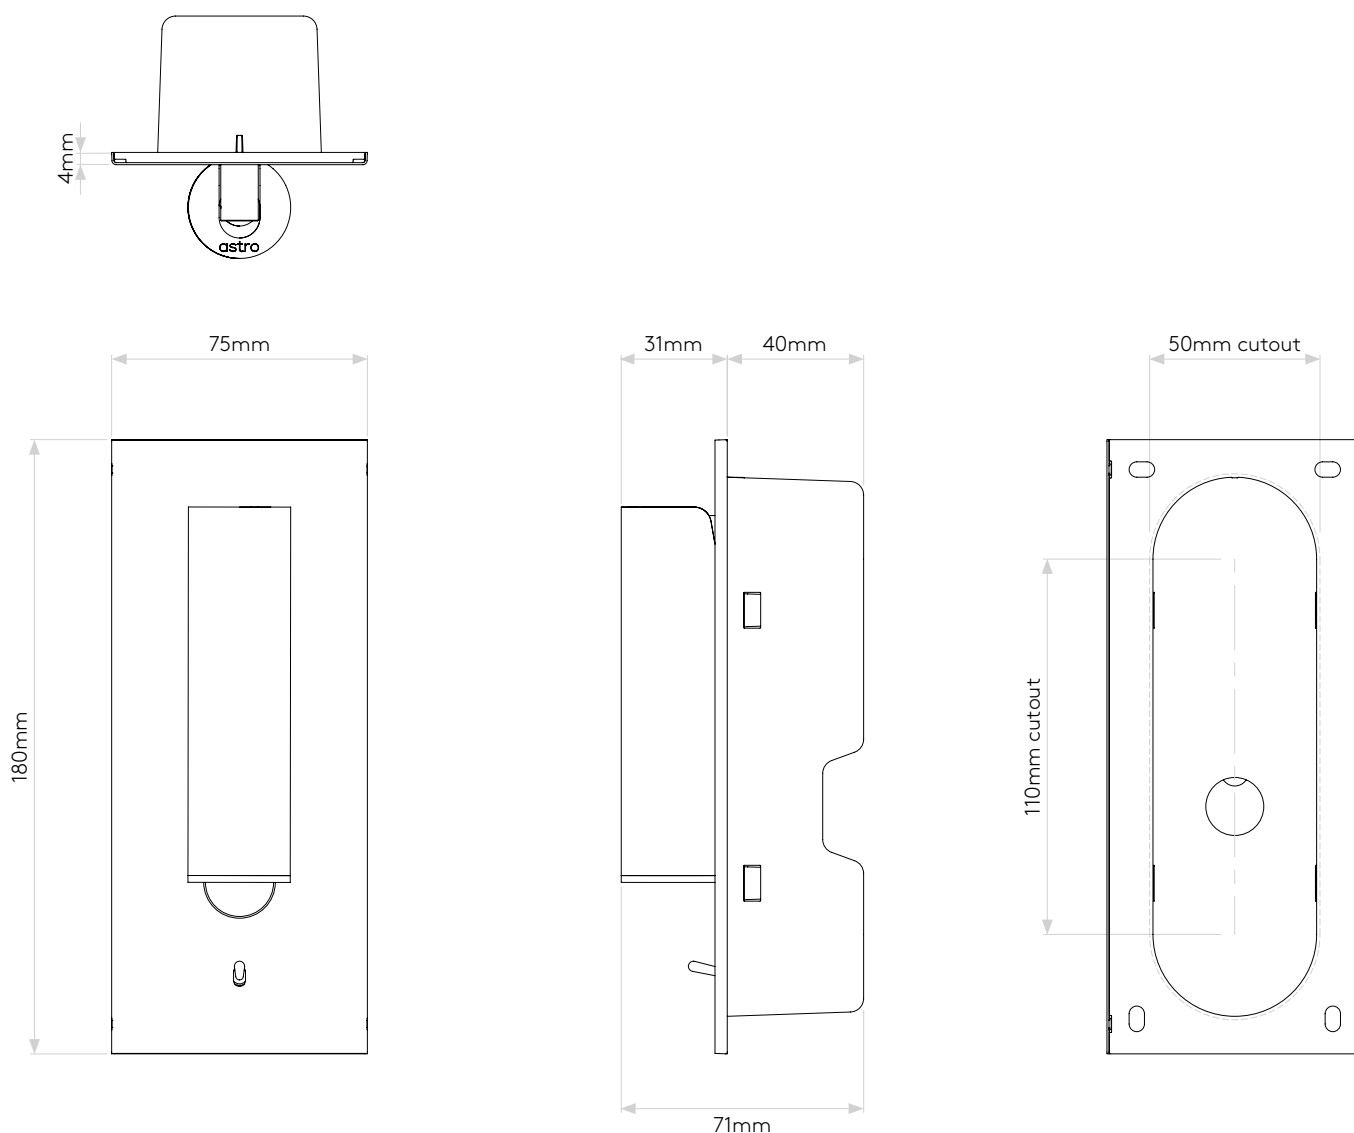

Please note that some dimensions may vary slightly due to manufacturing tolerances, this includes cable entry and fixing holes

Veuillez noter que certaines dimensions peuvent varier légèrement en raison des tolérances de fabrication, y compris l'entrée de câble et les trous de fixation.

Bitte beachten Sie, dass die Maße Fertigungstoleranzen unterliegen und daher in geringem Umfang von der angegebenen Größe abweichen können. Dies gilt auch für Kabeleingänge und Befestigungslöcher.

Si prega notare che possono esserci piccole variazioni in alcune dimensioni dovute alle tolleranze di produzione, queste includono l'ingresso del cavo e i fori di fissaggio.