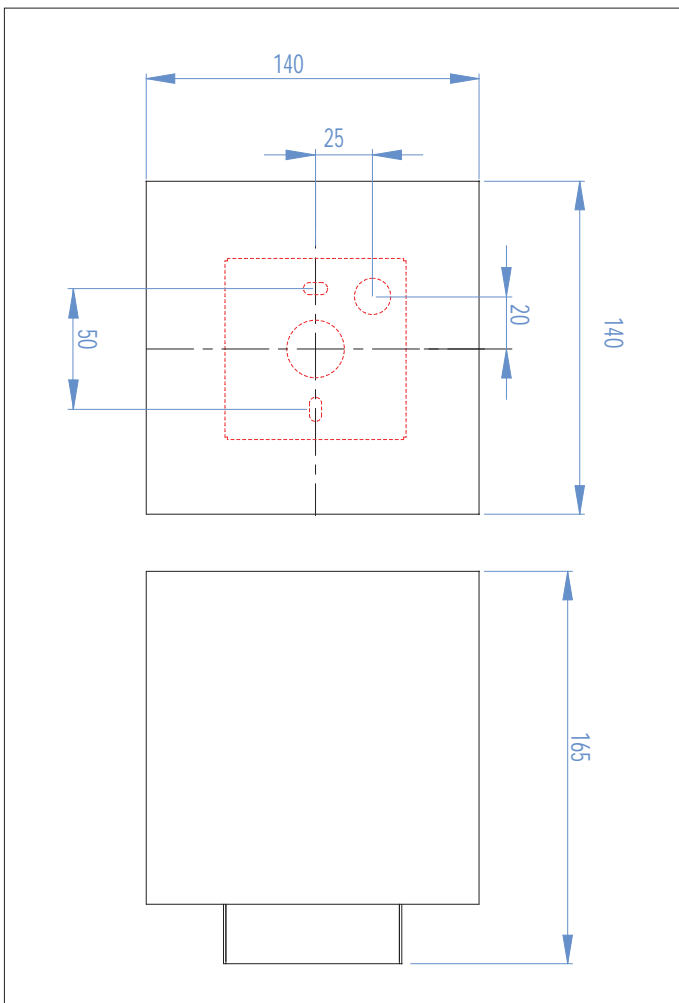

0399 Cremona walnut

 astro

1 x 60w E14		not included
----------------	---	-----------------

Zones	3
-------	----------

Astro Lighting Ltd.
G2 River Way,
Harlow,
Essex,
CM20 2DP
Great Britain

tel: +44 (0) 1279 427001
fax: +44 (0) 1279 427002
email: sales@astrolighting.co.uk
www.astrolighting.co.uk