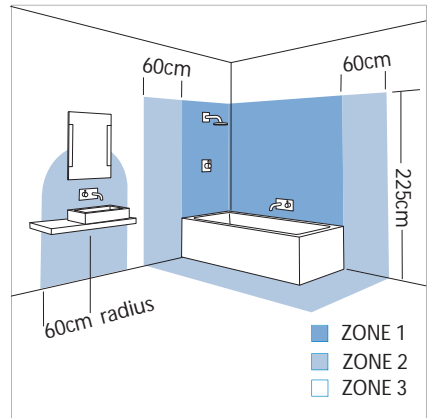

0399 Cremona walnut

 astro

1 x 60w E14		not included
----------------	---	-----------------

Zones	3
-------	----------

Astro Lighting Ltd.
G2 River Way,
Harlow,
Essex,
CM20 2DP
Great Britain

tel: +44 (0) 1279 427001
fax: +44 (0) 1279 427002
email: sales@astrolighting.co.uk
www.astrolighting.co.uk