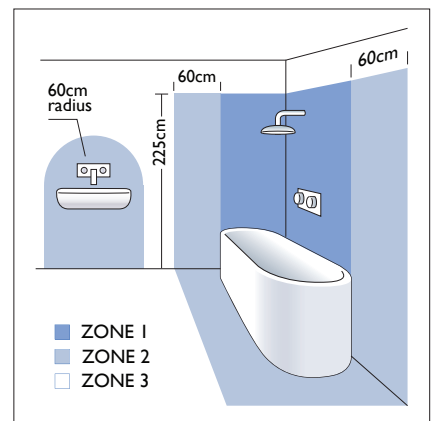

1 x 60w E14		excl.

1 x 1w LED		incl.

LED Driver		incl.

3000K	Seoul LED

CRI 80	27 lm/W

Zone	3