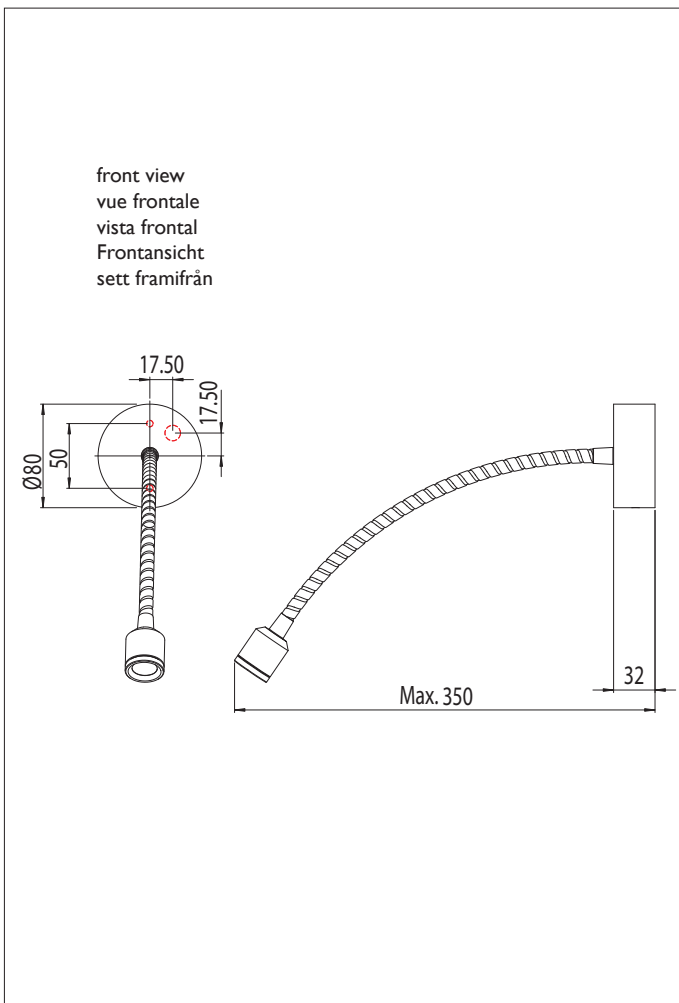

0630 Fosso Surface

1 x 1w LED		incl.
---------------	--	-------

Seoul LED

LED Driver		incl.
---------------	--	-------

Zone	3
------	----------

Astro Lighting Ltd.
G2 River Way, Harlow
CM20 2DP, Great Britain