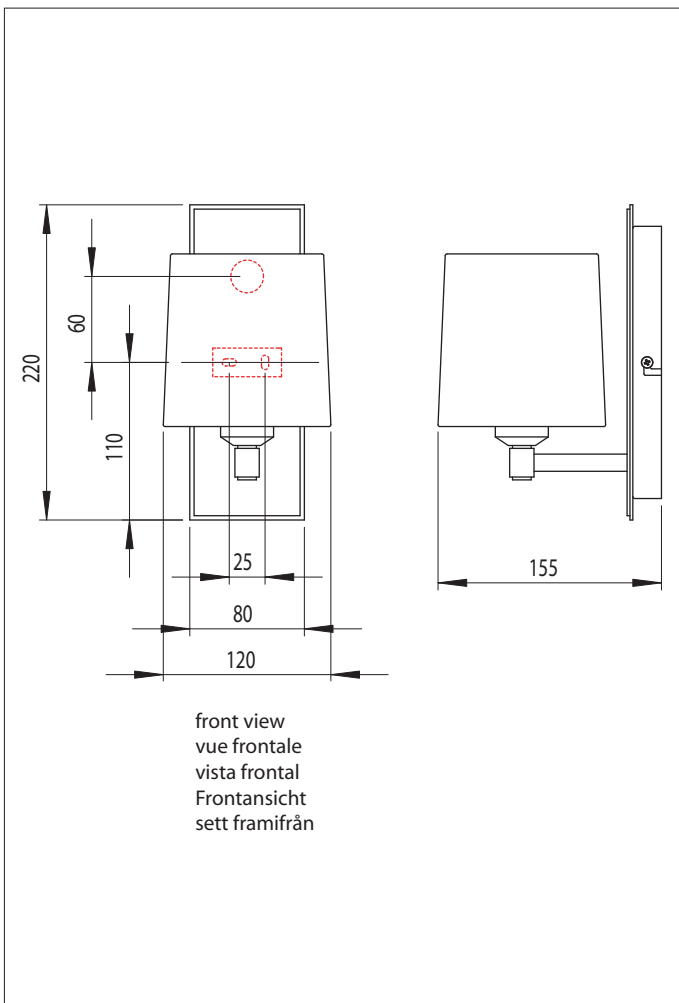

0664 Lambro 220

1 x 60w E14		excl.
----------------	--	-------

Zones	3
-------	----------

Astro Lighting Ltd.
G2 River Way, Harlow
CM20 2DP, Great Britain

T: +44 (0) 1279 427001
F: +44 (0) 1279 427002
sales@astrolighting.co.uk
www.astrolighting.co.uk