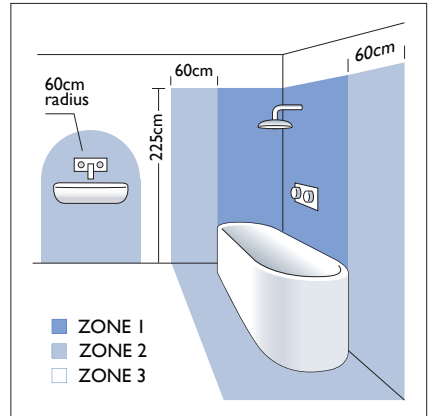

0664 Lambro 220

1 x 60w E14		excl.
----------------	--	-------

Zones	3
-------	----------

Astro Lighting Ltd.
G2 River Way, Harlow
CM20 2DP, Great Britain

T: +44 (0) 1279 427001
F: +44 (0) 1279 427002
sales@astrolighting.co.uk
www.astrolighting.co.uk