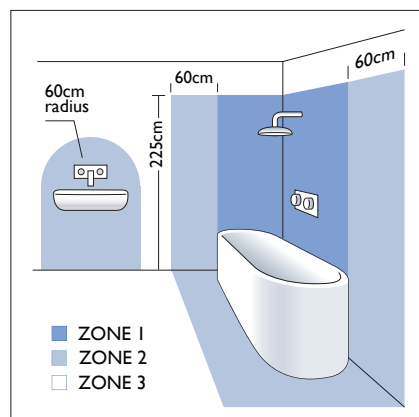

1 x 60w E27		excl.
----------------	--	-------

Zone	3
------	----------

x 6

Astro Lighting Ltd.
G2 River Way, Harlow
CM20 2DP, Great Britain

T: +44 (0) 1279 427001
F: +44 (0) 1279 427002
sales@astrolighting.co.uk
www.astrolighting.co.uk