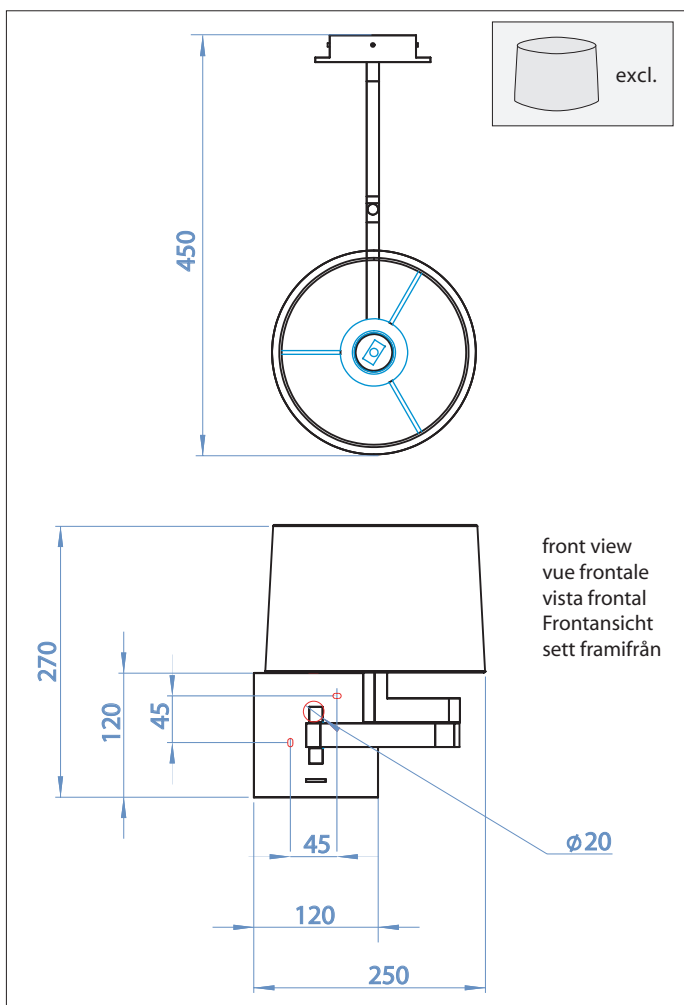

1 x 60w E27		excl.
----------------	--	-------

Zone	3
------	----------

x 6

Astro Lighting Ltd.
G2 River Way, Harlow
CM20 2DP, Great Britain

T: +44 (0) 1279 427001
F: +44 (0) 1279 427002
sales@astrolighting.co.uk
www.astrolighting.co.uk