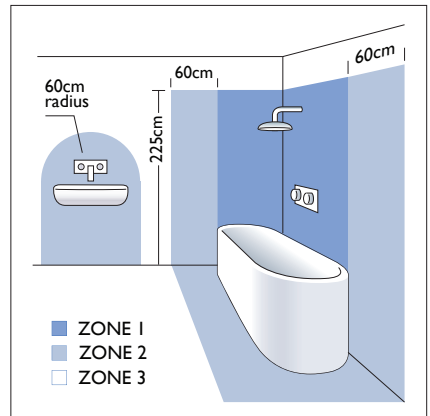

0750 Momo

1 x 60w E27		excl.
----------------	--	-------

Zone	3
------	----------

x 6

Astro Lighting Ltd.
G2 River Way, Harlow
CM20 2DP, Great Britain

T: +44 (0) 1279 427001
F: +44 (0) 1279 427002
sales@astrolighting.co.uk
www.astrolighting.co.uk