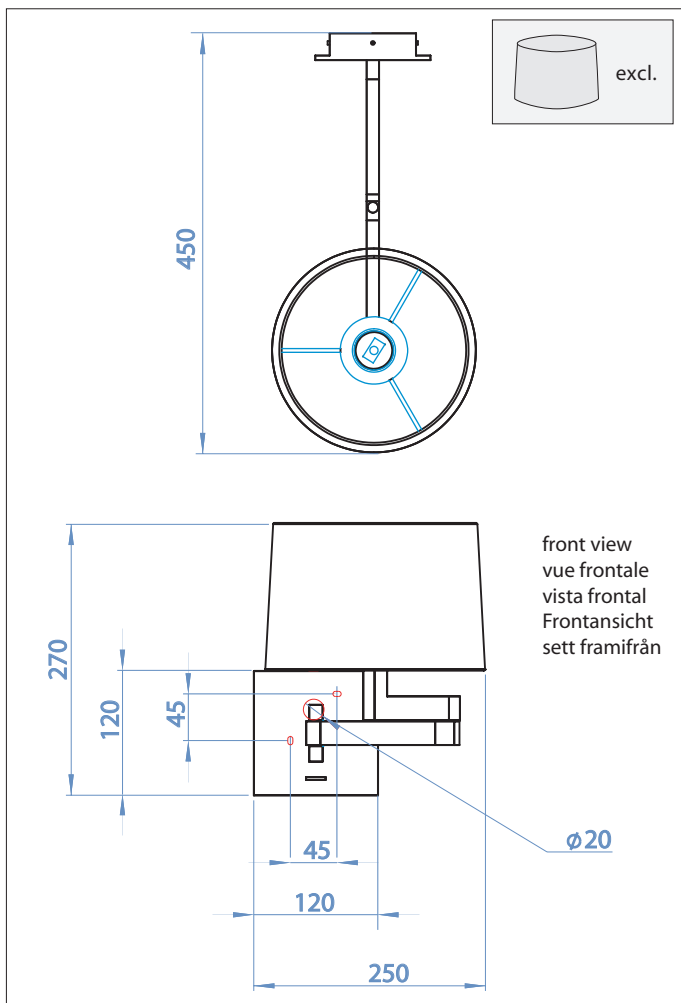

0750 Momo

1 x 60w E27		excl.
----------------	--	-------

Zone	3
------	----------

x 6

Astro Lighting Ltd.
G2 River Way, Harlow
CM20 2DP, Great Britain

T: +44 (0) 1279 427001
F: +44 (0) 1279 427002
sales@astrolighting.co.uk
www.astrolighting.co.uk