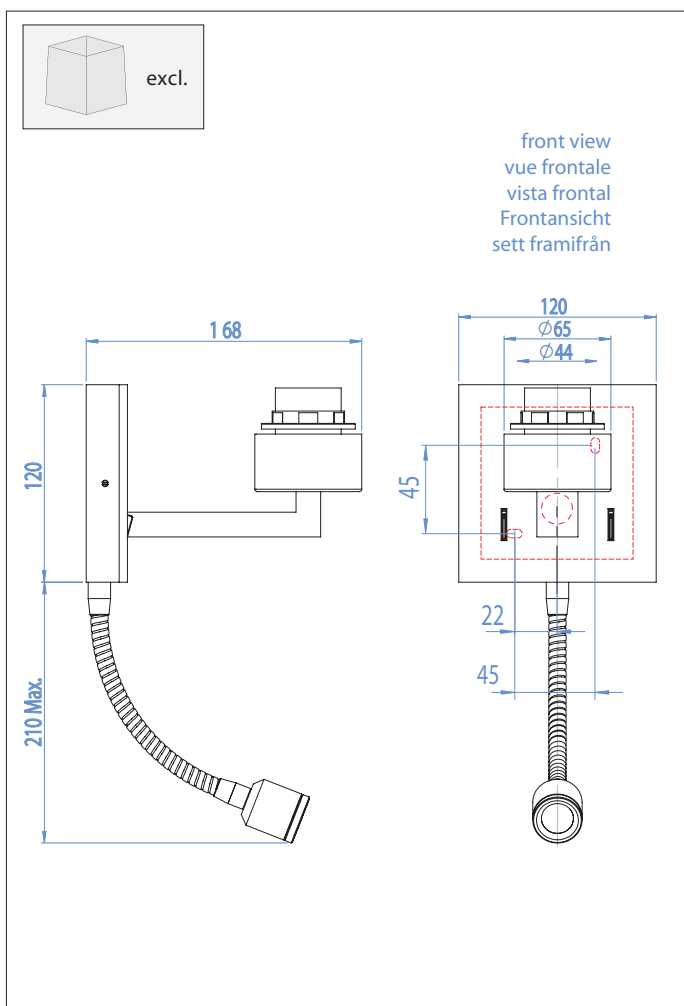

0789 Azumi LED Classic

1 x 60w E27		excl.
----------------	--	-------

1 x 1w LED		incl.
---------------	--	-------

Seoul LED

LED Driver		incl.
---------------	--	-------

Zones 3

Astro Lighting Ltd.
G2 River Way, Harlow
CM20 2DP, Great Britain