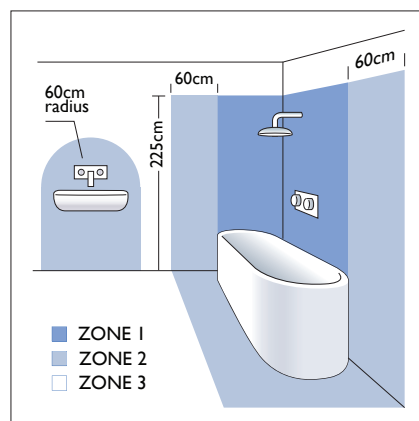

0789 Azumi LED Classic

1 x 60w E27		excl.
----------------	--	-------

1 x 1w LED		incl.
---------------	--	-------

Seoul LED

LED Driver		incl.
---------------	--	-------

Zones 3

Astro Lighting Ltd.
G2 River Way, Harlow
CM20 2DP, Great Britain