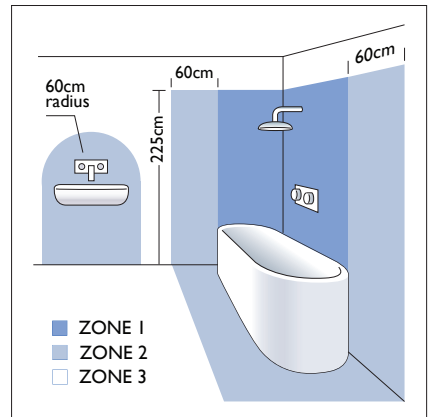

1 x 60w E27		excl.
----------------	--	-------

Zone	<b>3</b>
------	----------

Astro Lighting Ltd.  
G2 River Way, Harlow  
CM20 2DP, Great Britain

T: +44 (0) 1279 427001  
F: +44 (0) 1279 427002  
sales@astrolighting.co.uk  
www.astrolighting.co.uk