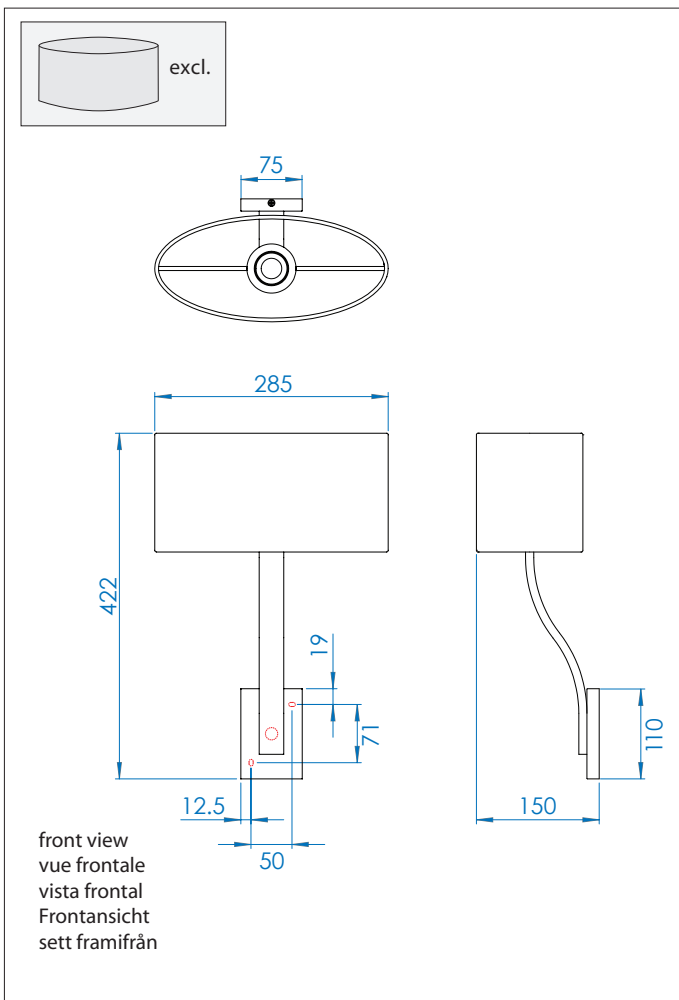

1 x 60w E27		excl.
----------------	--	-------

Zone	<b>3</b>
------	----------

Astro Lighting Ltd.  
G2 River Way, Harlow  
CM20 2DP, Great Britain

T: +44 (0) 1279 427001  
F: +44 (0) 1279 427002  
sales@astrolighting.co.uk  
www.astrolighting.co.uk