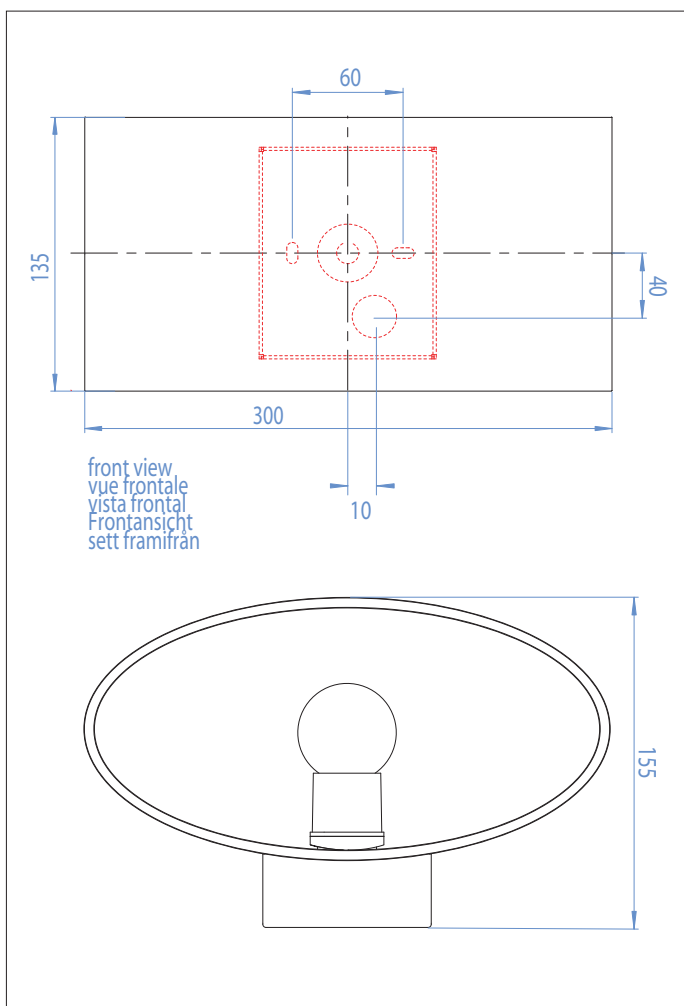

0966 Tokyo Classic

astro

1 x 60w E27		excl.
----------------	--	-------

Zone	3
------	----------

Astro Lighting Ltd.
G2 River Way, Harlow
CM20 2DP, Great Britain

T: +44 (0) 1279 427001
F: +44 (0) 1279 427002
sales@astrolighting.co.uk
www.astrolighting.co.uk