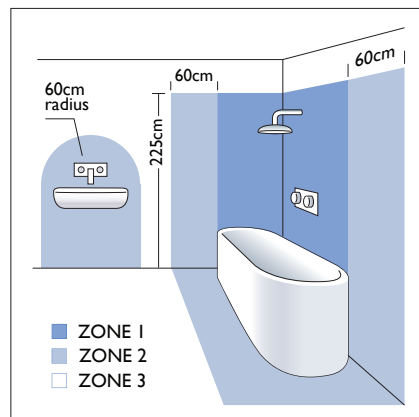

0966 Tokyo Classic

astro

1 x 60w E27		excl.
----------------	--	-------

Zone	3
------	----------

Astro Lighting Ltd.
G2 River Way, Harlow
CM20 2DP, Great Britain

T: +44 (0) 1279 427001
F: +44 (0) 1279 427002
sales@astrolighting.co.uk
www.astrolighting.co.uk