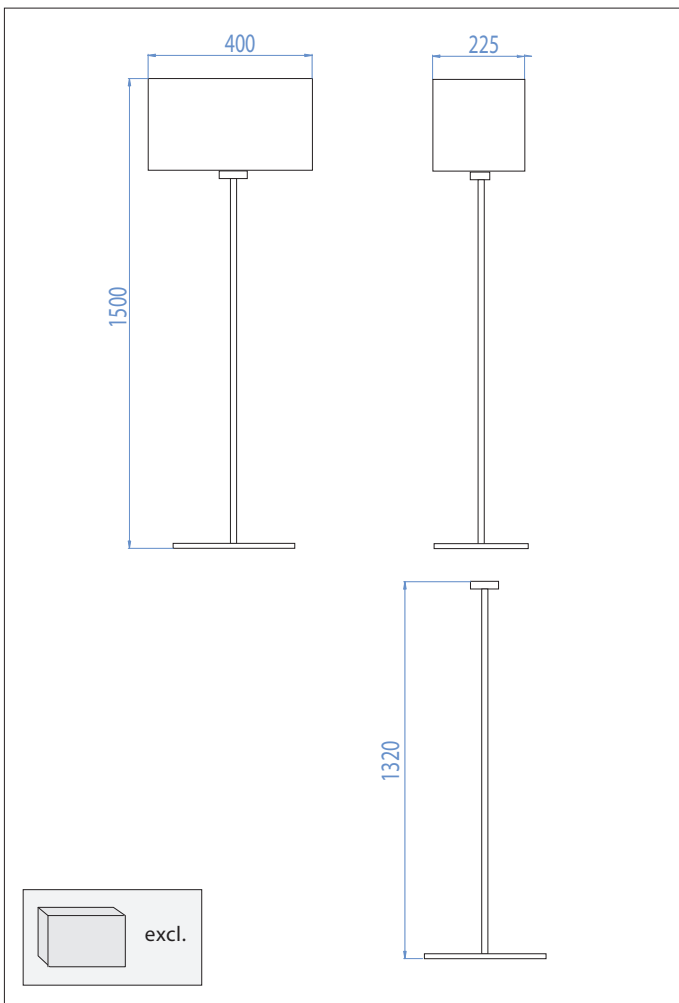

4507 Park Lane Floor

1 x 60w E27		excl.
----------------	--	-------

Zone	3
------	----------

Astro Lighting Ltd.
G2 River Way, Harlow
CM20 2DP, Great Britain

T: +44 (0) 1279 427001
F: +44 (0) 1279 427002
sales@astrolighting.co.uk
www.astrolighting.co.uk