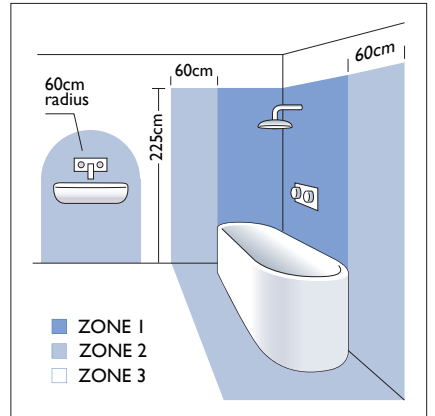

4507 Park Lane Floor

1 x 60w E27		excl.
----------------	--	-------

Zone	3
------	----------

Astro Lighting Ltd.
G2 River Way, Harlow
CM20 2DP, Great Britain

T: +44 (0) 1279 427001
F: +44 (0) 1279 427002
sales@astrolighting.co.uk
www.astrolighting.co.uk