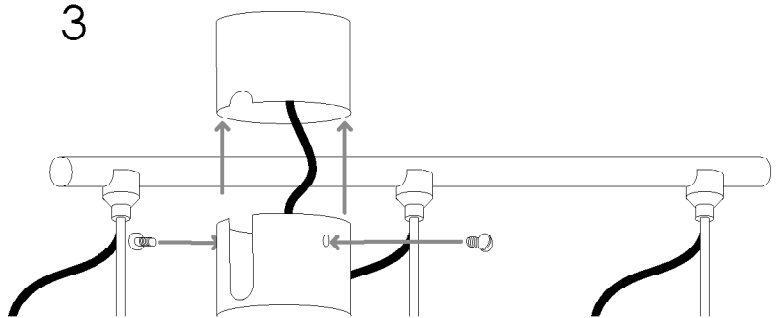

English
Please read instructions carefully commencing assembly

French
Lire attentivement les instructions avant de commencer le montage

Spanish
Leer atentamente las instrucciones antes de comenzar el montaje

German
Lesen Sie bitte die Anweisungen sorgfältig durch, bevor Sie mit dem Zusammenbauen beginnen

Live : Normally Brown / Red
Neutral : Normally Blue / Black
Earth : Normally Green / Yellow

Phase : au repos Brun / Rouge
Neutre : au Repos Bleu / Noir
Terre : au repos Vert / Jaune

Fase : en resposo Marro / Rojo
Neutro : en resposo Azul / Negro
Tierra : en resposo Verde / Awarillo

Phase : Ruhestellung Braun / Rot
Nulleiter : Ruhestellung Blau / Schwarz
Erde : Ruhestellung Grün / Gelb

House Wiring Colours

Fitting Wire Colour

1

(B) Neutral Blue or Black Blue

(C) Live Red or Brown Brown

(D) Earth Green Green and Yellow

2

3

4

2

3

4