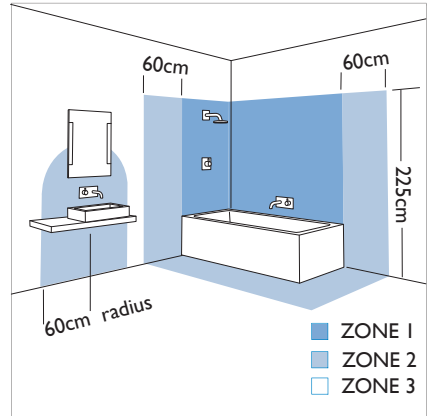

# 6008 Montana

1 x 50w  
GU10  excl.

Zones 3

 **x48**

Astro Lighting Ltd.  
G2 River Way,  
Harlow,  
Essex,  
CM20 2DP  
Great Britain

tel: +44 (0) 1279 427001  
fax: +44 (0) 1279 427002  
email: [sales@astrolighting.co.uk](mailto:sales@astrolighting.co.uk)  
[www.astrolighting.co.uk](http://www.astrolighting.co.uk)