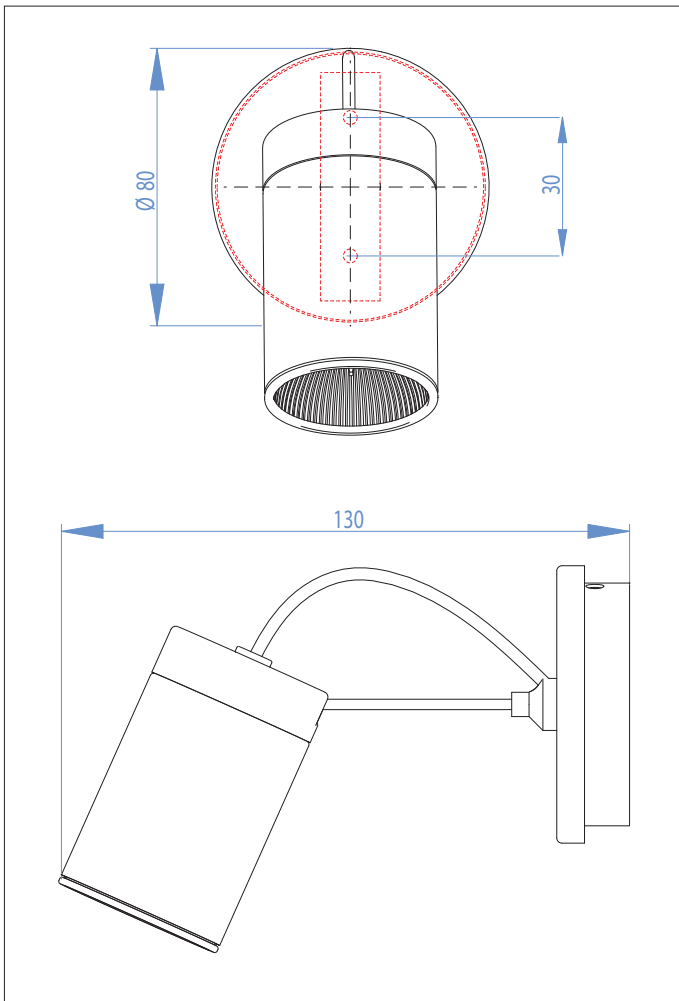

# 6008 Montana

1 x 50w  
GU10  excl.

Zones 3

 **x48**

Astro Lighting Ltd.  
G2 River Way,  
Harlow,  
Essex,  
CM20 2DP  
Great Britain

tel: +44 (0) 1279 427001  
fax: +44 (0) 1279 427002  
email: [sales@astrolighting.co.uk](mailto:sales@astrolighting.co.uk)  
[www.astrolighting.co.uk](http://www.astrolighting.co.uk)