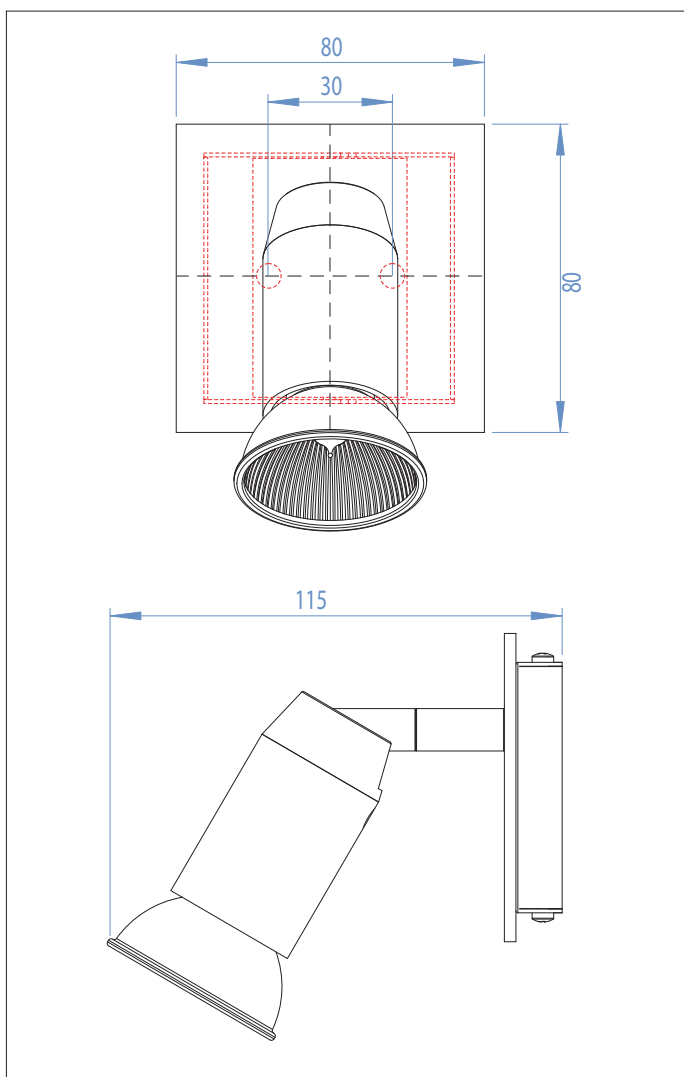

# 6119 Magna Bronze

 astro

1 x 50w GU10		excl.
-----------------	---	-------

Zones	<b>3</b>
-------	----------

Astro Lighting Ltd.  
G2 River Way, Harlow  
CM20 2DP, Great Britain  
T: +44 (0) 1279 427001  
F: +44 (0) 1279 427002  
sales@astrolighting.co.uk  
www.astrolighting.co.uk