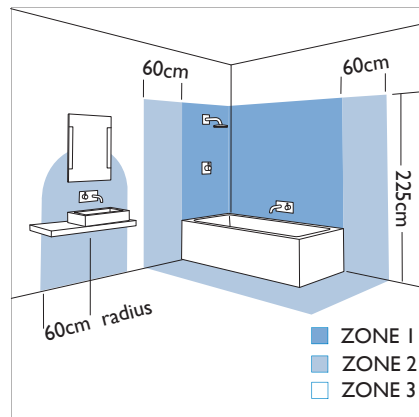

# 6119 Magna Bronze

 astro

1 x 50w GU10		excl.
-----------------	---	-------

Zones	<b>3</b>
-------	----------

Astro Lighting Ltd.  
G2 River Way, Harlow  
CM20 2DP, Great Britain  
T: +44 (0) 1279 427001  
F: +44 (0) 1279 427002  
sales@astrolighting.co.uk  
www.astrolighting.co.uk