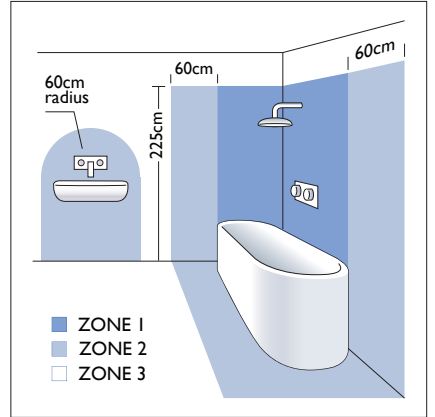

7035 Rocca

1 x 60w E27		excl.
----------------	--	-------

Zone	3
------	----------

Astro Lighting Ltd.
G2 River Way, Harlow
CM20 2DP, Great Britain

T: +44 (0) 1279 427001
F: +44 (0) 1279 427002
sales@astrolighting.co.uk
www.astrolighting.co.uk