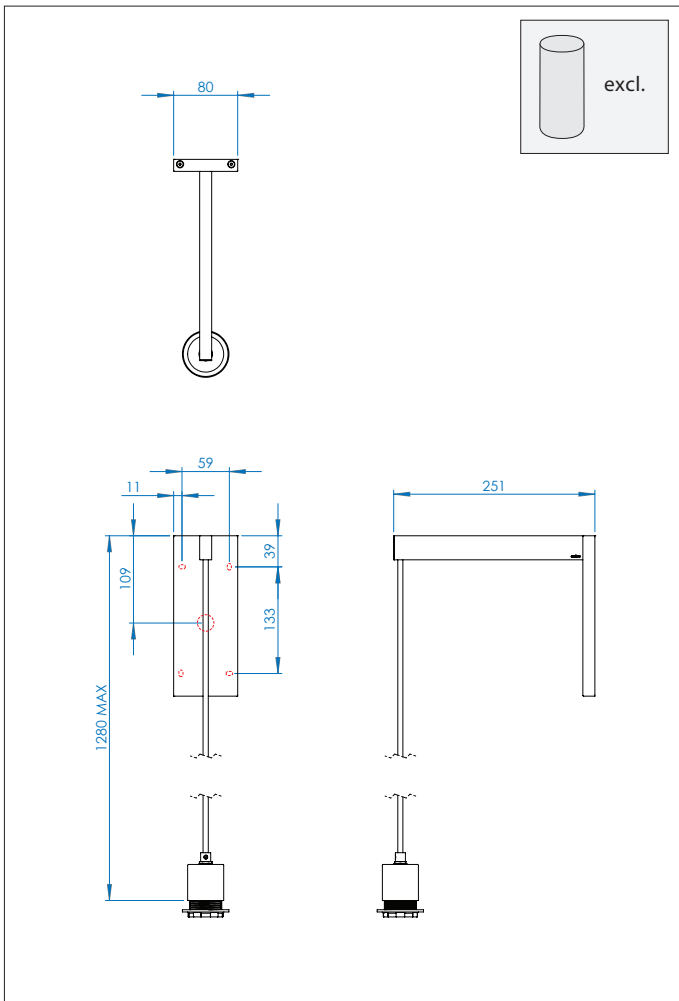

7035 Rocca

1 x 60w E27		excl.
----------------	--	-------

Zone	3
------	----------

Astro Lighting Ltd.
G2 River Way, Harlow
CM20 2DP, Great Britain

T: +44 (0) 1279 427001
F: +44 (0) 1279 427002
sales@astrolighting.co.uk
www.astrolighting.co.uk