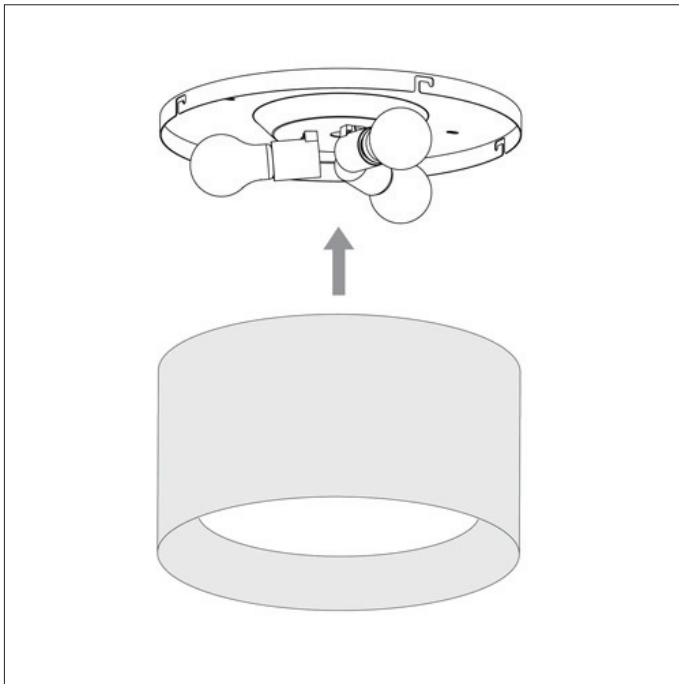

7056 3-Way Plate (Bevel)

3 x 60w (max)
E27 excl.

Zone 3

Astro Lighting Ltd.
G2 River Way, Harlow
CM20 2DP, Great Britain

T: +44 (0) 1279 427001
F: +44 (0) 1279 427002
sales@astrolighting.co.uk
www.astrolighting.co.uk