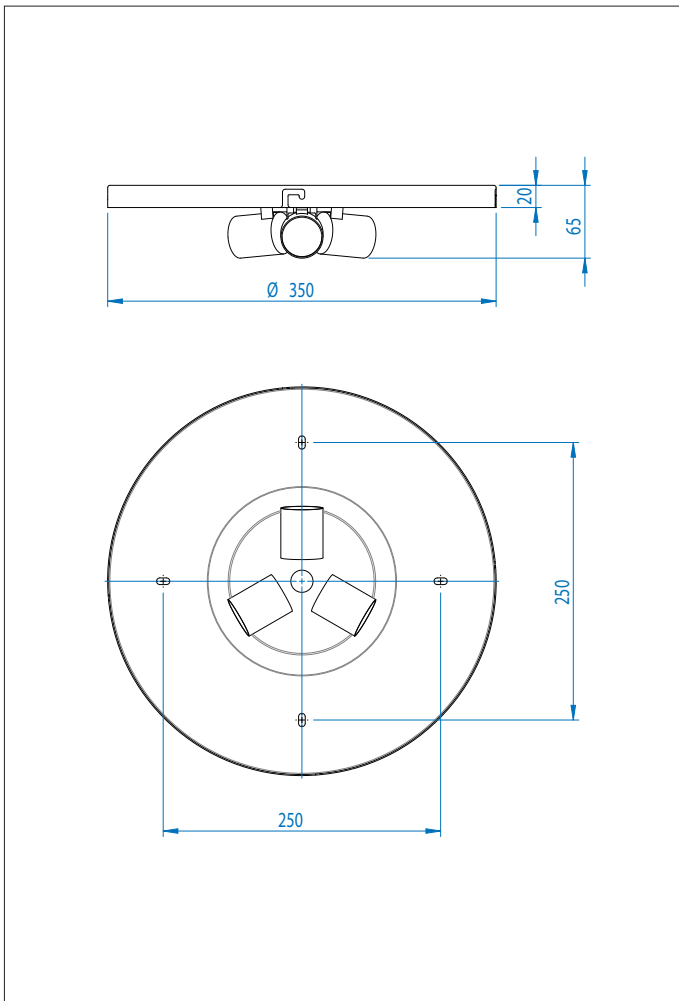

7056 3-Way Plate (Bevel)

3 x 60w (max)
E27 excl.

Zone 3

Astro Lighting Ltd.
G2 River Way, Harlow
CM20 2DP, Great Britain

T: +44 (0) 1279 427001
F: +44 (0) 1279 427002
sales@astrolighting.co.uk
www.astrolighting.co.uk