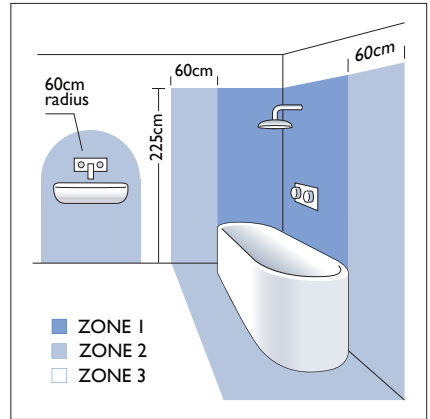

7056 3-Way Plate (Bevel)

3 x 60w (max)
E27 excl.

Zone 3

Astro Lighting Ltd.
G2 River Way, Harlow
CM20 2DP, Great Britain

T: +44 (0) 1279 427001
F: +44 (0) 1279 427002
sales@astrolighting.co.uk
www.astrolighting.co.uk