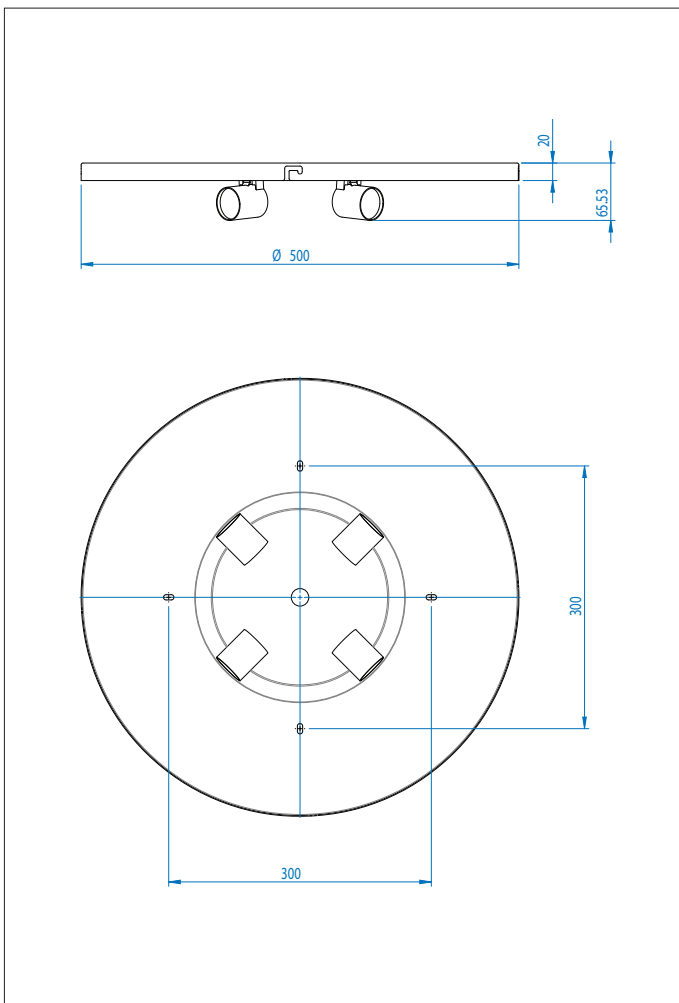

7057 4-Way Plate (Bevel)

4 x 60w (max)
E27 excl.

Zone 3

Astro Lighting Ltd.
G2 River Way, Harlow
CM20 2DP, Great Britain

T: +44 (0) 1279 427001
F: +44 (0) 1279 427002
sales@astrolighting.co.uk
www.astrolighting.co.uk