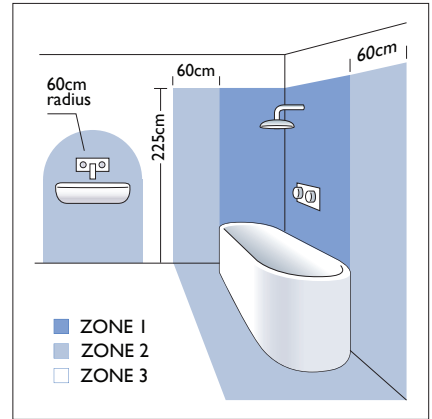

7057 4-Way Plate (Bevel)

4 x 60w (max)
E27 excl.

Zone 3

Astro Lighting Ltd.
G2 River Way, Harlow
CM20 2DP, Great Britain

T: +44 (0) 1279 427001
F: +44 (0) 1279 427002
sales@astrolighting.co.uk
www.astrolighting.co.uk