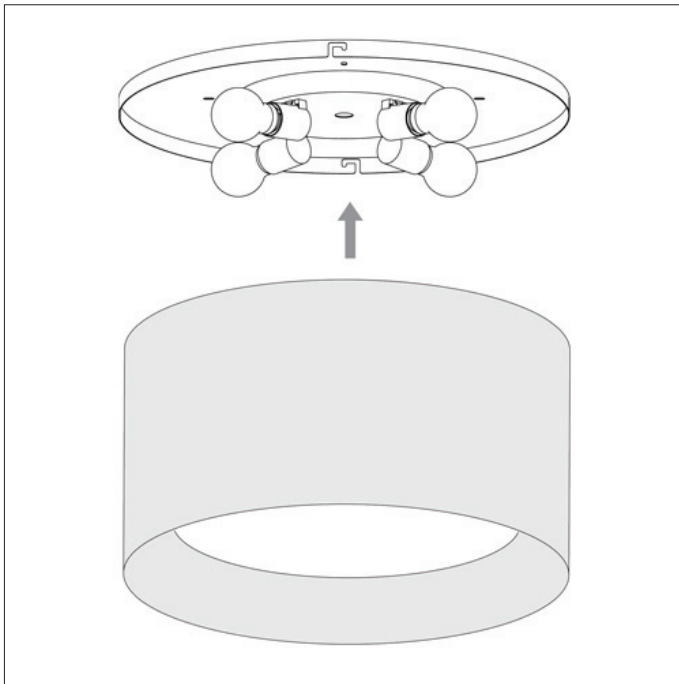

7057 4-Way Plate (Bevel)

4 x 60w (max)
E27 excl.

Zone 3

Astro Lighting Ltd.
G2 River Way, Harlow
CM20 2DP, Great Britain

T: +44 (0) 1279 427001
F: +44 (0) 1279 427002
sales@astrolighting.co.uk
www.astrolighting.co.uk