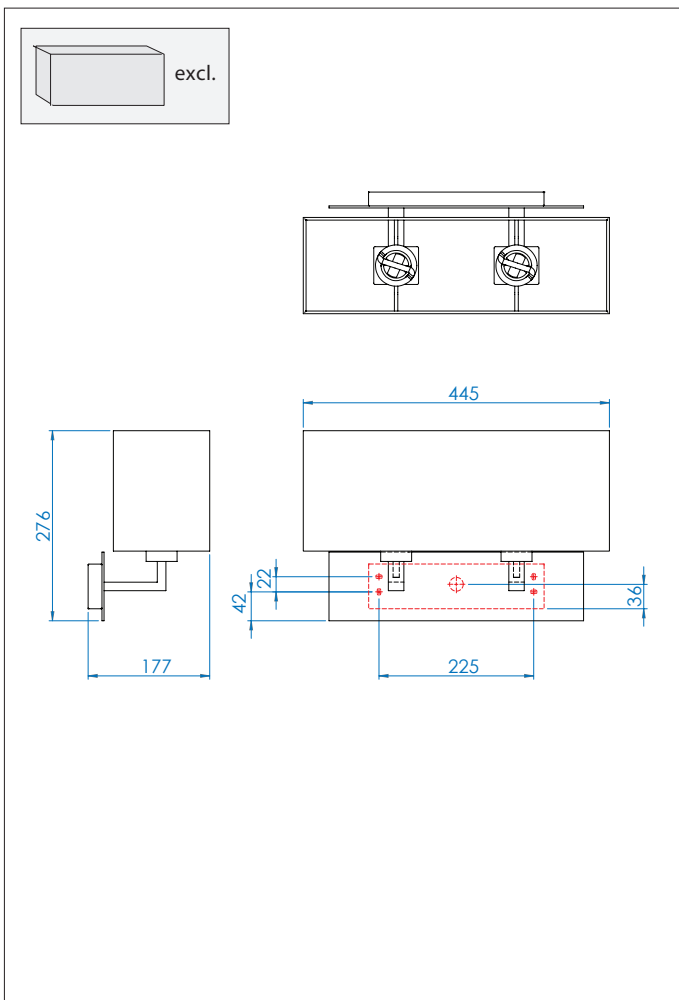

7062 Park Lane Twin

2 x 60w E27		excl.
----------------	--	-------

Zone	3
------	----------

Astro Lighting Ltd.
G2 River Way, Harlow
CM20 2DP, Great Britain

T: +44 (0) 1279 427001
F: +44 (0) 1279 427002
sales@astrolighting.co.uk
www.astrolighting.co.uk