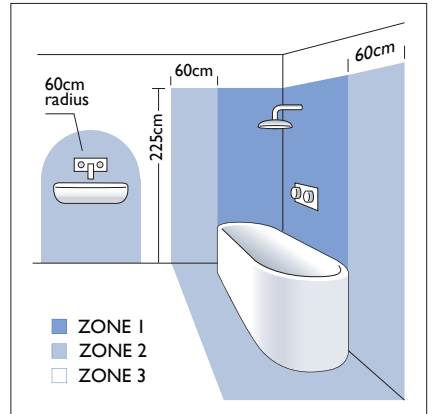

7062 Park Lane Twin

2 x 60w E27		excl.
----------------	--	-------

Zone	3
------	----------

Astro Lighting Ltd.
G2 River Way, Harlow
CM20 2DP, Great Britain

T: +44 (0) 1279 427001
F: +44 (0) 1279 427002
sales@astrolighting.co.uk
www.astrolighting.co.uk