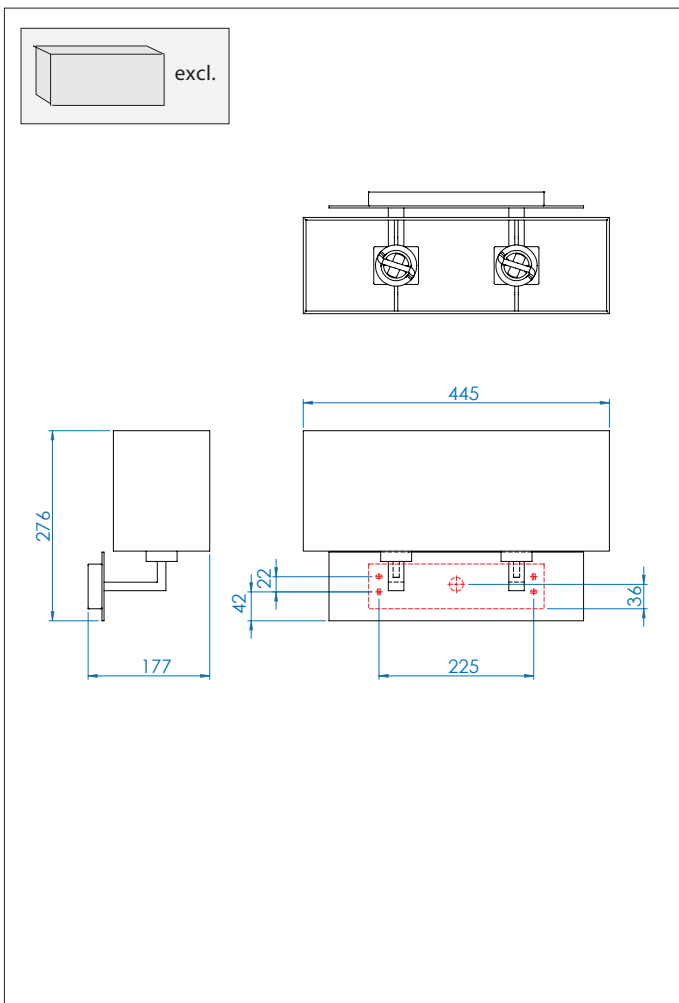

7063 Park Lane Twin

astro

2 x 60w E27		excl.
----------------	--	-------

Zone	3
------	----------

Astro Lighting Ltd.
G2 River Way, Harlow
CM20 2DP, Great Britain

T: +44 (0) 1279 427001
F: +44 (0) 1279 427002
sales@astrolighting.co.uk
www.astrolighting.co.uk