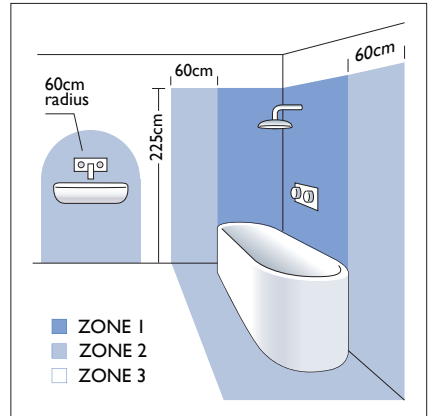

7063 Park Lane Twin

astro

2 x 60w E27		excl.
----------------	--	-------

Zone	3
------	----------

Astro Lighting Ltd.
G2 River Way, Harlow
CM20 2DP, Great Britain

T: +44 (0) 1279 427001
F: +44 (0) 1279 427002
sales@astrolighting.co.uk
www.astrolighting.co.uk