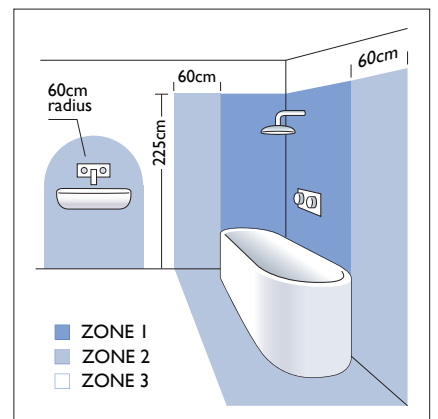

14w LED		incl.

3000K	Samsung

LED Driver	 1-10V Dimming	incl.

Zone	3