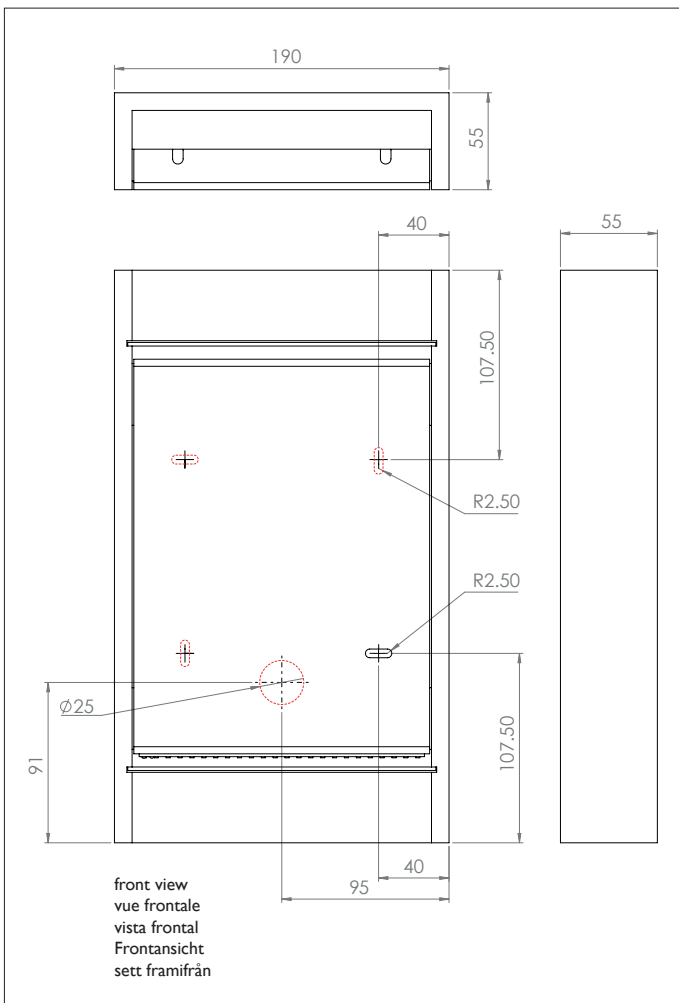

7173 Rio 190

astro

14w LED		incl.
------------	--	-------

3000K	Samsung
-------	---------

LED Driver	 1-10V Dimming	incl.
---------------	-------------------	-------

Zone	3
------	----------

Astro Lighting Ltd.
G2 River Way, Harlow
CM20 2DP, Great Britain