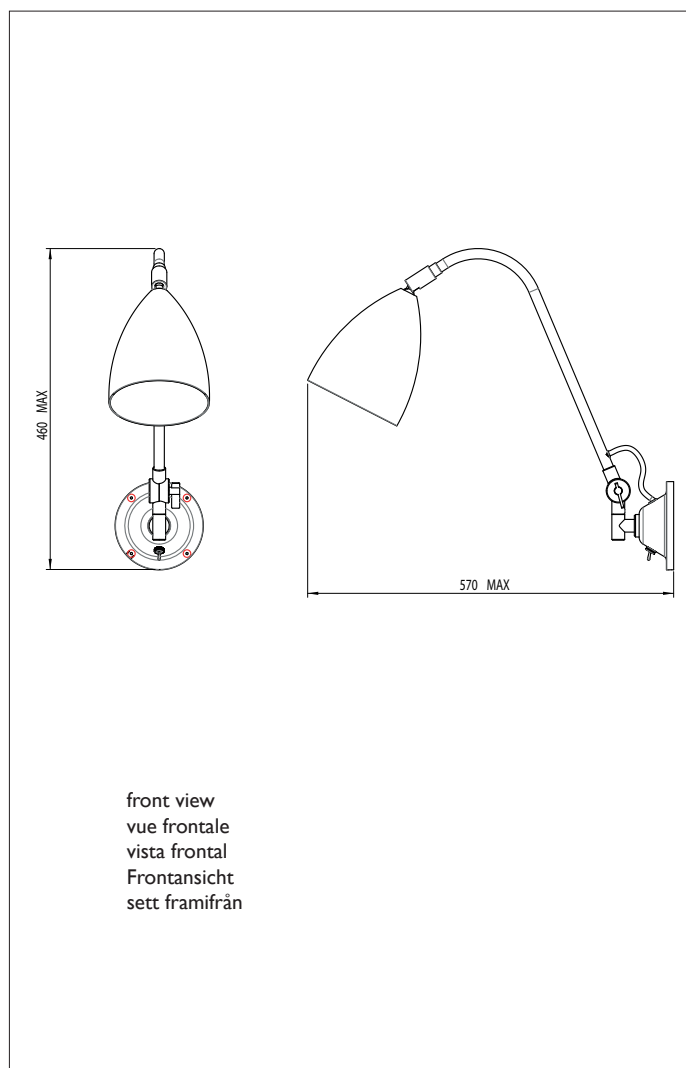

# 7250 Joel Grande Wall

■ astro

Astro Lighting Ltd.  
G2 River Way, Harlow  
CM20 2DP, Great Britain

T: +44 (0) 1279 427001  
F: +44 (0) 1279 427002  
sales@astrolighting.co.uk  
www.astrolighting.co.uk