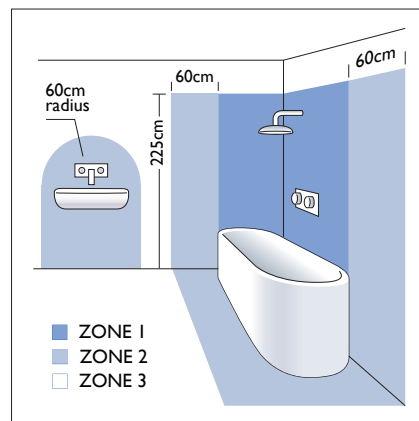

# 7250 Joel Grande Wall

■ astro

Astro Lighting Ltd.  
G2 River Way, Harlow  
CM20 2DP, Great Britain

T: +44 (0) 1279 427001  
F: +44 (0) 1279 427002  
sales@astrolighting.co.uk  
www.astrolighting.co.uk