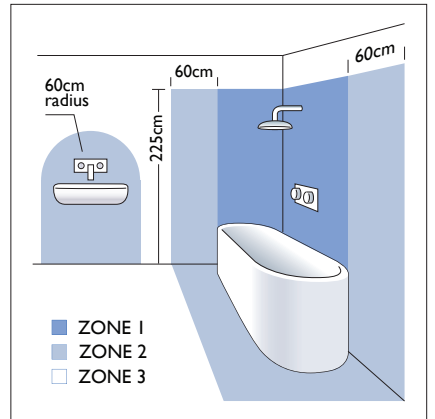

I x 60w E27		excl.
----------------	--	-------

Zone	<b>3</b>
------	----------

**x6**

Astro Lighting Ltd.  
G2 River Way, Harlow  
CM20 2DP, Great Britain

T: +44 (0) 1279 427001  
F: +44 (0) 1279 427002  
sales@astrolighting.co.uk  
www.astrolighting.co.uk