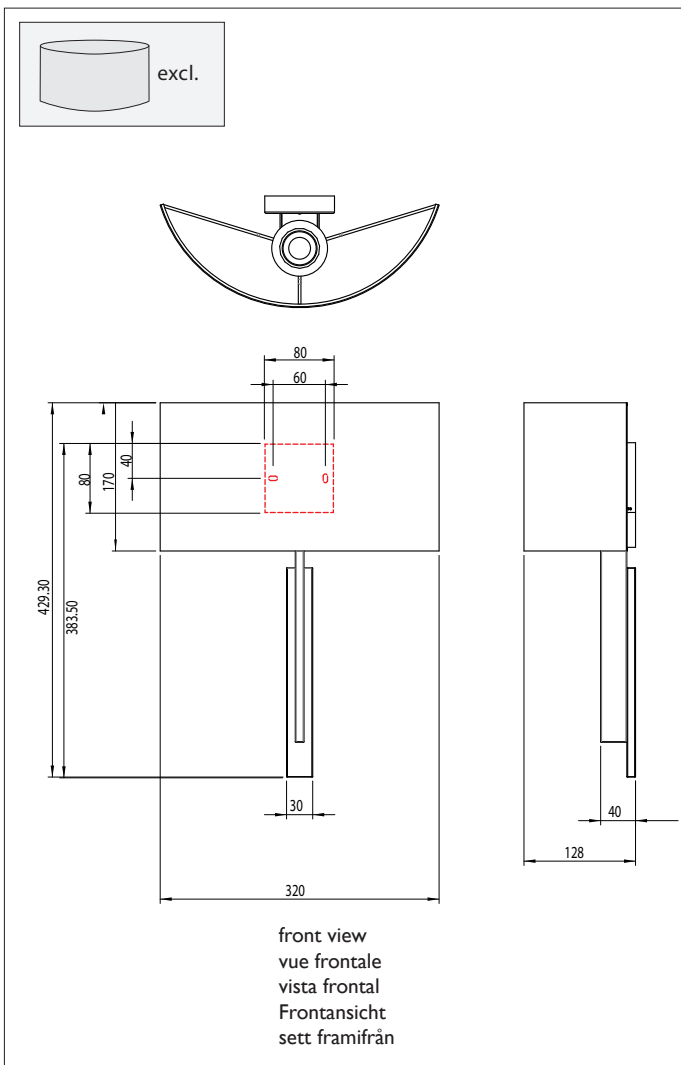

I x 60w E27		excl.
----------------	--	-------

Zone	<b>3</b>
------	----------

**x6**

Astro Lighting Ltd.  
G2 River Way, Harlow  
CM20 2DP, Great Britain

T: +44 (0) 1279 427001  
F: +44 (0) 1279 427002  
sales@astrolighting.co.uk  
www.astrolighting.co.uk