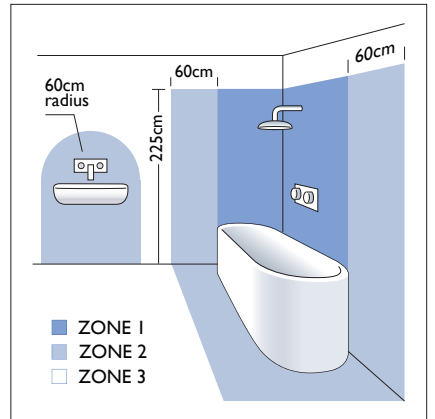

1 x 60w E27		excl.
----------------	--	-------

Zone	3
------	----------

x6

Astro Lighting Ltd.
G2 River Way, Harlow
CM20 2DP, Great Britain

T: +44 (0) 1279 427001
F: +44 (0) 1279 427002
sales@astrolighting.co.uk
www.astrolighting.co.uk