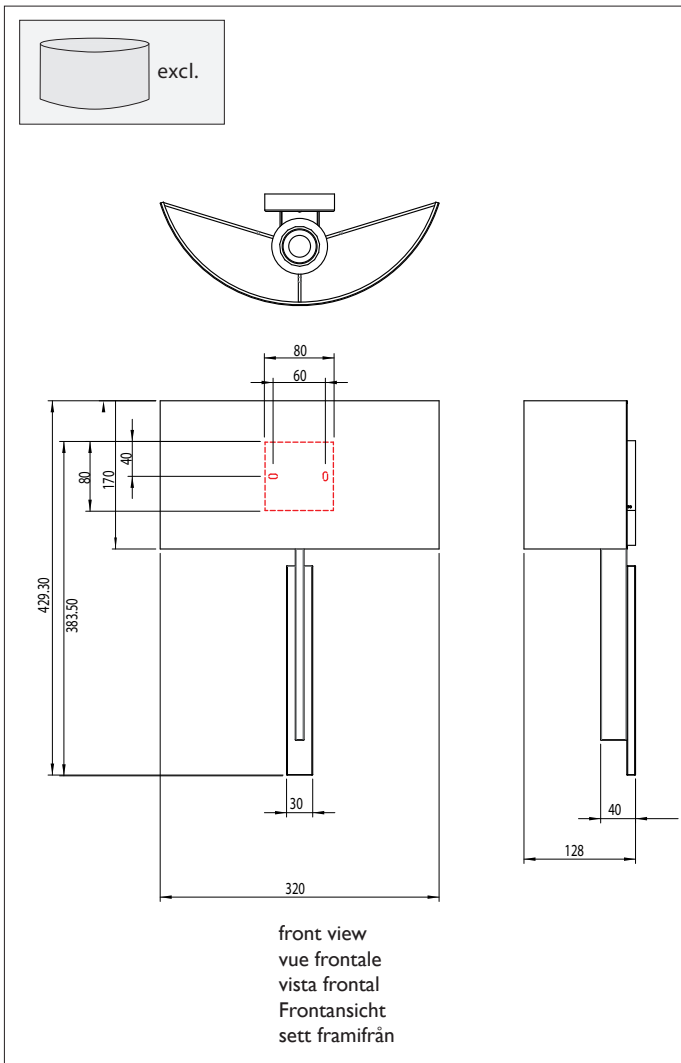

1 x 60w E27		excl.
----------------	--	-------

Zone	3
------	----------

x6

Astro Lighting Ltd.
G2 River Way, Harlow
CM20 2DP, Great Britain

T: +44 (0) 1279 427001
F: +44 (0) 1279 427002
sales@astrolighting.co.uk
www.astrolighting.co.uk