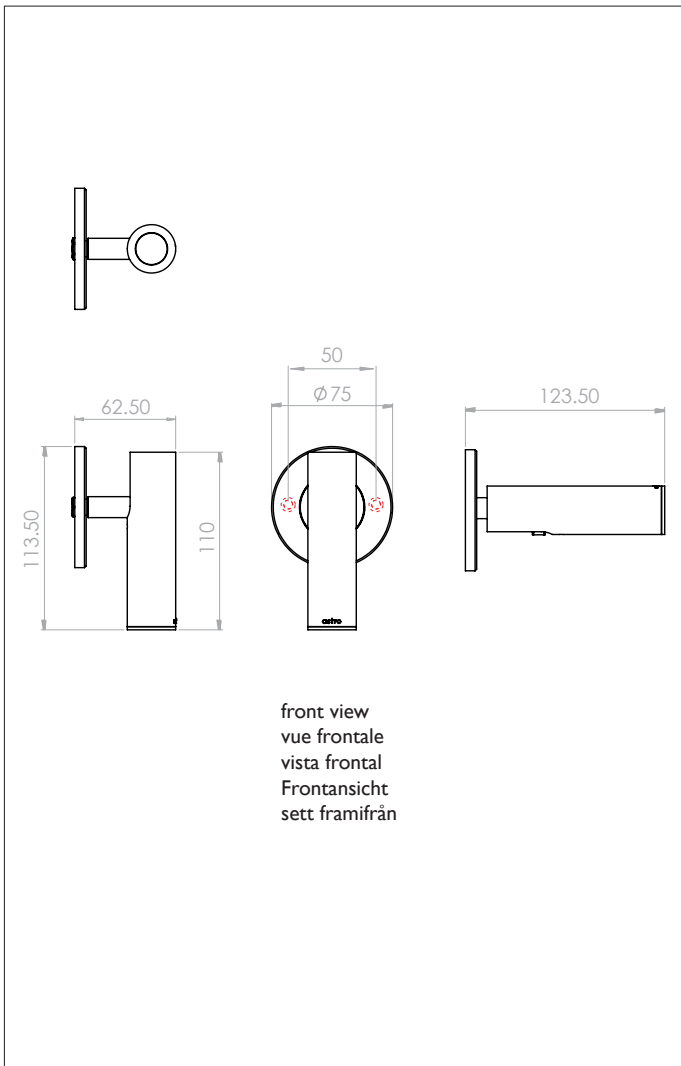

7337 Enna Recess

astro

1x3w LED		incl.
700mA Driver		excl.
2700K*	95 lm*	CRI 80*

Zone 3

*based on 85% driver efficiency

Astro Lighting Ltd.
G2 River Way, Harlow
CM20 2DP, Great Britain

T: +44 (0) 1279 427001
F: +44 (0) 1279 427002
sales@astrolighting.co.uk
www.astrolighting.co.uk