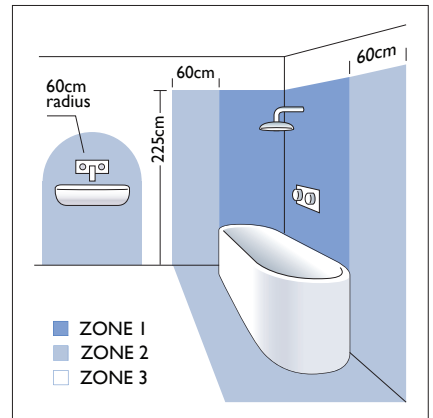

7337 Enna Recess

astro

1x3w LED		incl.
700mA Driver		excl.
2700K*	95 lm*	CRI 80*

Zone 3

*based on 85% driver efficiency

Astro Lighting Ltd.
G2 River Way, Harlow
CM20 2DP, Great Britain

T: +44 (0) 1279 427001
F: +44 (0) 1279 427002
sales@astrolighting.co.uk
www.astrolighting.co.uk