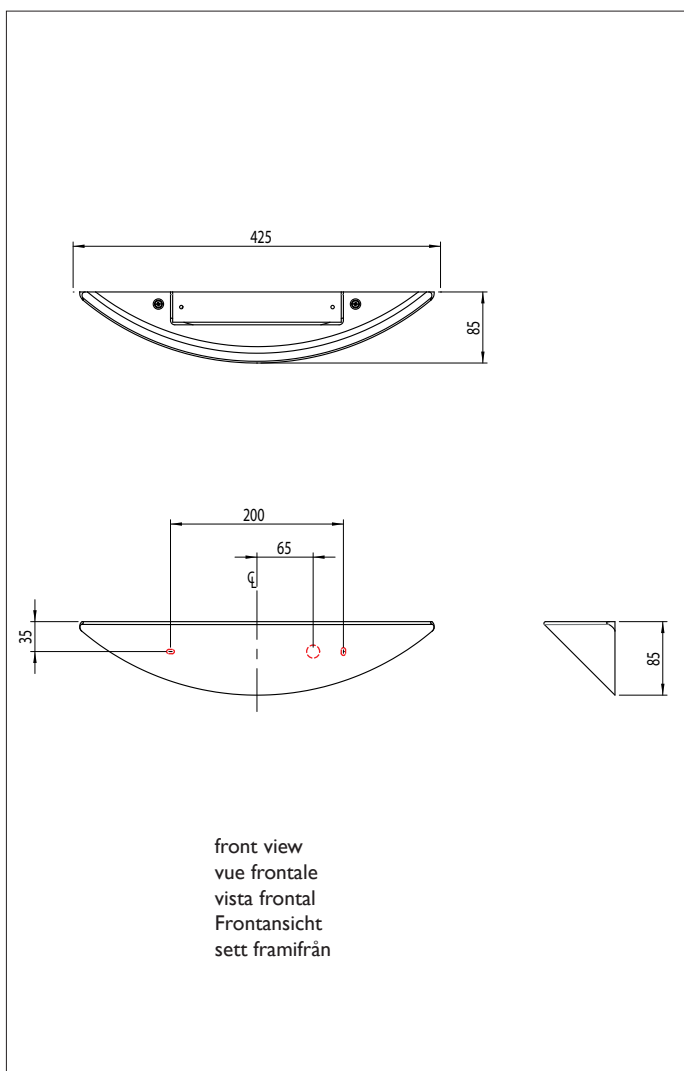

7399 Slice LED

astro

3.5w LED		incl.
350mA Driver		incl.
2700K*	CRI 85*	

*based on 85% driver efficiency

Astro Lighting Ltd.
G2 River Way, Harlow
CM20 2DP, Great Britain
T: +44 (0) 1279 427001
F: +44 (0) 1279 427002
sales@astrolighting.co.uk
www.astrolighting.co.uk