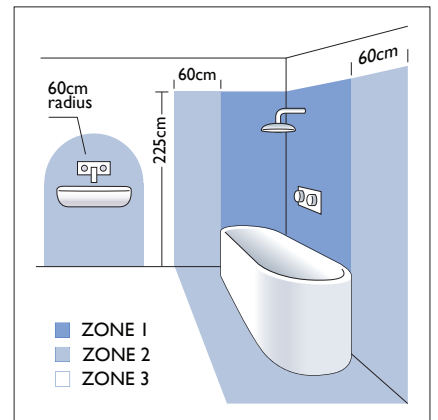

3w LED		incl.
700mA Driver		incl.
2700K*	116 lm*	CRI 80*

Zone	<b>3</b>
------	----------

\*based on 85% driver efficiency

Astro Lighting Ltd.  
G2 River Way, Harlow  
CM20 2DP, Great Britain

T: +44 (0) 1279 427001  
F: +44 (0) 1279 427002  
sales@astrolighting.co.uk  
www.astrolighting.co.uk