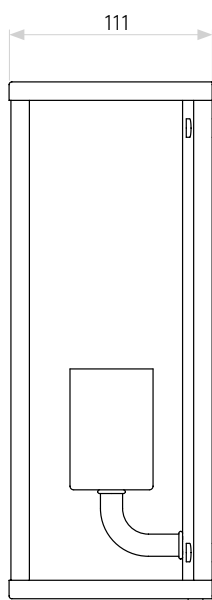

Please note that some dimensions may vary slightly due to manufacturing tolerances, this includes cable entry and fixing holes

Veillez noter que certaines dimensions peuvent varier légèrement en raison des tolérances de fabrication, y compris l'entrée de câble et les trous de fixation.

Bitte beachten Sie, dass die Maße Fertigungstoleranzen unterliegen und daher in geringem Umfang von der angegebenen Größe abweichen können. Dies gilt auch für Kabeingänge und Befestigungslöcher.

Si prega notare che possono esserci piccole variazioni in alcune dimensioni dovute alle tolleranze di produzione, queste includono l'ingresso del cavo e i fori di fissaggio.