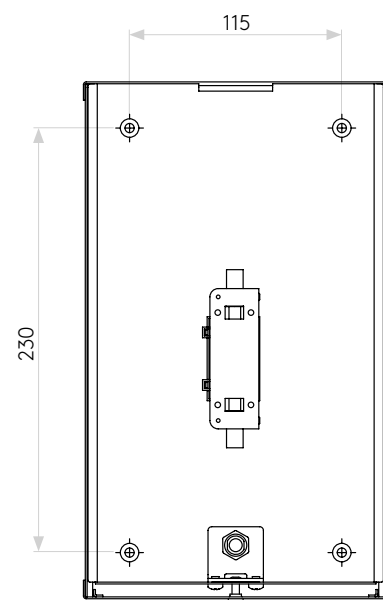

Please note that some dimensions may vary slightly due to manufacturing tolerances, this includes cable entry and fixing holes

Veillez noter que certaines dimensions peuvent varier légèrement en raison des tolérances de fabrication, y compris l'entrée de câble et les trous de fixation.

Bitte beachten Sie, dass die Maße Fertigungstoleranzen unterliegen und daher in geringem Umfang von der angegebenen Größe abweichen können. Dies gilt auch für Kabeingänge und Befestigungslöcher.

Si prega notare che possono esserci piccole variazioni in alcune dimensioni dovute alle tolleranze di produzione, queste includono l'ingresso del cavo e i fori di fissaggio.