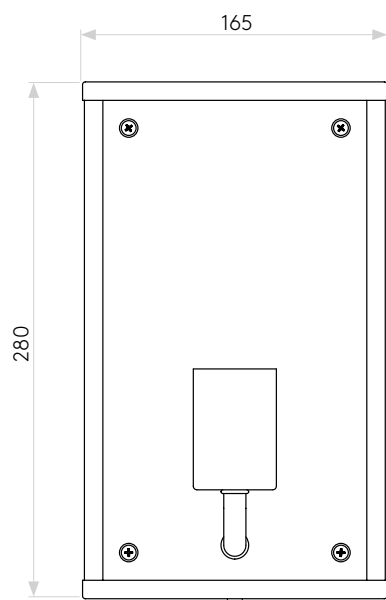

Please note that some dimensions may vary slightly due to manufacturing tolerances, this includes cable entry and fixing holes

Veillez noter que certaines dimensions peuvent varier légèrement en raison des tolérances de fabrication, y compris l'entrée de câble et les trous de fixation.

Bitte beachten Sie, dass die Maße Fertigungstoleranzen unterliegen und daher in geringem Umfang von der angegebenen Größe abweichen können. Dies gilt auch für Kabeingänge und Befestigungslöcher.

Si prega notare che possono esserci piccole variazioni in alcune dimensioni dovute alle tolleranze di produzione, queste includono l'ingresso del cavo e i fori di fissaggio.