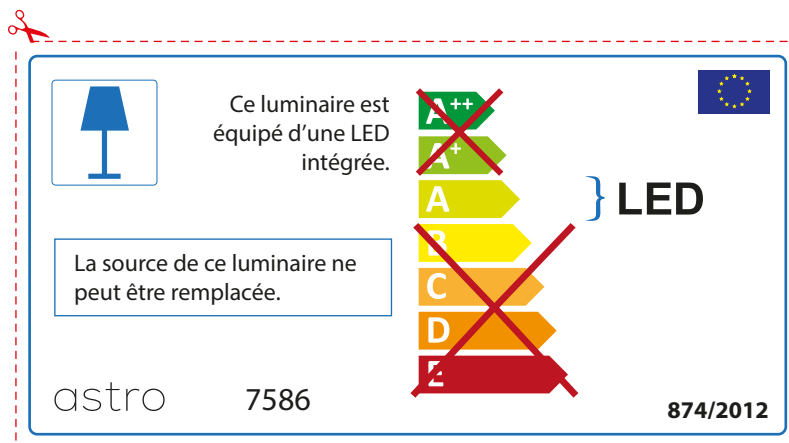

FRENCH

Prenez soin de vérifier le dimensions des lampes (celles-ci varient selon les fournisseurs) afin de vous assurer qu'elles rentrent physiquement dans le luminaire