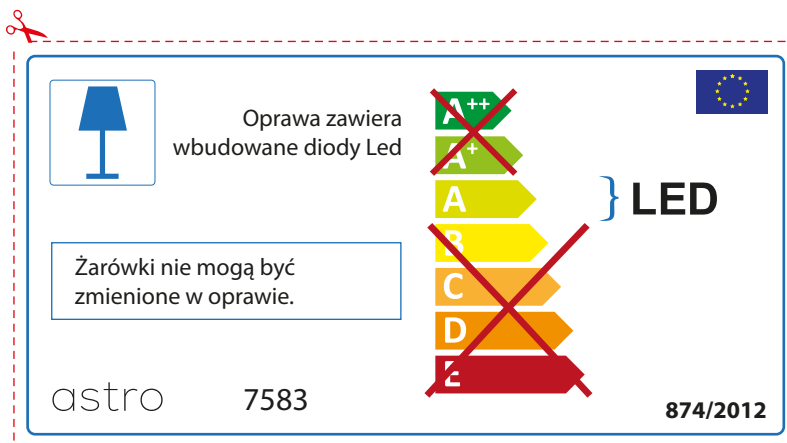

POLISH

Proszę sprawdzić wymiary żarówki czy pasują do danej oprawy , gdyż rozmiary żarówek mogą się różnić w zależności od producenta