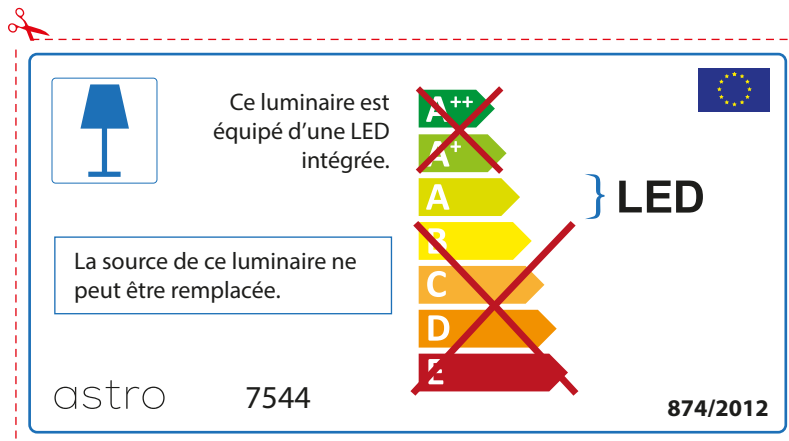

ENGLISH

Please check lamp dimensions for suitable fitting with your luminaire, as lamp sizes may vary between brands

astro 7544

 This luminaire contains built-in LED lamps.

~~A++~~
~~A+~~
A } LED
~~B~~
~~C~~
~~D~~
~~E~~

The LED lamps cannot be changed in the luminaire.

874/2012 

 This luminaire contains built-in LED lamps. 

The LED lamps cannot be changed in the luminaire.

~~A++~~
~~A+~~
A } LED
~~B~~
~~C~~
~~D~~
~~E~~

astro 7544 874/2012

FRENCH

Prenez soin de vérifier le dimensions des lampes (celles-ci varient selon les fournisseurs) afin de vous assurer qu'elles rentrent physiquement dans le luminaire

ITALIAN

Si prega di verificare le dimensioni della lampada per il montaggio adatto con il suo apparecchio di illuminazione, perché le dimensioni della lampada può variare tra le marche