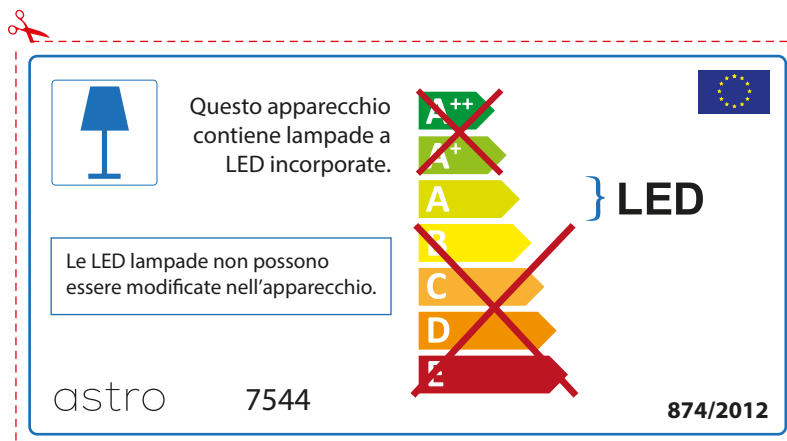

ENGLISH

Please check lamp dimensions for suitable fitting with your luminaire, as lamp sizes may vary between brands

astro 7544

 This luminaire contains built-in LED lamps.

~~A++~~
~~A+~~
A } LED
~~B~~
~~C~~
~~D~~
~~E~~

The LED lamps cannot be changed in the luminaire.

874/2012 

 This luminaire contains built-in LED lamps. 

The LED lamps cannot be changed in the luminaire.

~~A++~~
~~A+~~
A } LED
~~B~~
~~C~~
~~D~~
~~E~~

astro 7544 874/2012

FRENCH

Prenez soin de vérifier le dimensions des lampes (celles-ci varient selon les fournisseurs) afin de vous assurer qu'elles rentrent physiquement dans le luminaire

ITALIAN

Si prega di verificare le dimensioni della lampada per il montaggio adatto con il suo apparecchio di illuminazione, perché le dimensioni della lampada può variare tra le marche